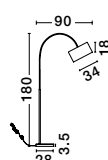

S 94016531

**SAMA - 9401653**

White Fabric Shade  
White Aluminium Base  
LED E27 1x12 Watt 230 Volt  
IP20 Bulb Excluded  
Cable Length: 180 cm  
L: 90 H: 180 cm

S 94016521

**SAMA - 9401652**

Black Fabric Shade  
Black Aluminium Base  
LED E27 1x12 Watt 230 Volt  
IP20 Bulb Excluded  
Cable Length: 180 cm  
L: 90 H: 180 cm

S 90433011

**LEITH - 9043301**

Black Fabric Shade  
& Black Aluminium  
LED E27 1x12 Watt 230 Volt  
IP20 Bulb Excluded  
Cable Length: 300 cm  
D: 30 H: 135 cm

S 90501601

**RETRO - 9050160**

Black Fabric Shade  
Black Metal  
LED E27 1x12 Watt 230 Volt  
IP20 Bulb Excluded  
Cable Length: 200 cm  
D: 44 W: 38 H: 145 cm