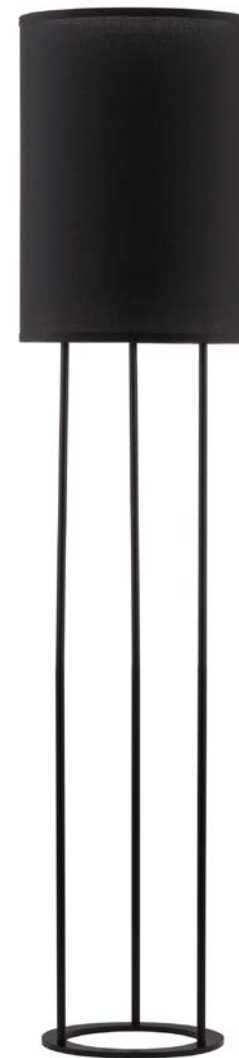

S 94016531

**SAMA - 9401653**

White Fabric Shade  
White Aluminium Base  
LED E27 1x12 Watt 230 Volt  
IP20 Bulb Excluded  
Cable Length: 180 cm  
L: 90 H: 180 cm

S 94016521

**SAMA - 9401652**

Black Fabric Shade  
Black Aluminium Base  
LED E27 1x12 Watt 230 Volt  
IP20 Bulb Excluded  
Cable Length: 180 cm  
L: 90 H: 180 cm

S 90433011

**LEITH - 9043301**

Black Fabric Shade  
& Black Aluminium  
LED E27 1x12 Watt 230 Volt  
IP20 Bulb Excluded  
Cable Length: 300 cm  
D: 30 H: 135 cm

S 90501601

**RETRO - 9050160**

Black Fabric Shade  
Black Metal  
LED E27 1x12 Watt 230 Volt  
IP20 Bulb Excluded  
Cable Length: 200 cm  
D: 44 W: 38 H: 145 cm