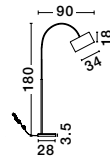

S 94016531

**SAMA - 9401653**

White Fabric Shade  
White Aluminium Base  
LED E27 1x12 Watt 230 Volt  
IP20 Bulb Excluded  
Cable Length: 180 cm  
L: 90 H: 180 cm

S 94016521

**SAMA - 9401652**

Black Fabric Shade  
Black Aluminium Base  
LED E27 1x12 Watt 230 Volt  
IP20 Bulb Excluded  
Cable Length: 180 cm  
L: 90 H: 180 cm

S 90433011

**LEITH - 9043301**

Black Fabric Shade  
& Black Aluminium  
LED E27 1x12 Watt 230 Volt  
IP20 Bulb Excluded  
Cable Length: 300 cm  
D: 30 H: 135 cm

S 90501601

**RETRO - 9050160**

Black Fabric Shade  
Black Metal  
LED E27 1x12 Watt 230 Volt  
IP20 Bulb Excluded  
Cable Length: 200 cm  
D: 44 W: 38 H: 145 cm