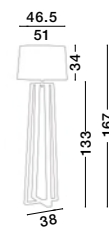

**ALMA - 40202**  
 Natural Wood  
 Sand White Shade  
 Black Fabric Wire  
 LED E27 1x12 Watt 230 Volt  
 IP20 Bulb Excluded  
 Cable Length: 200 cm  
 L: 31 H: 35 Hz: 164 cm

S 402021

S 602021

**LE ROY - 9050165**  
 White Fabric Shade  
 Natural Wood Base  
 LED E27 1x12 Watt 230 Volt  
 IP20 Bulb Excluded  
 Cable Length: 150 cm  
 D: 50 W: 43.5 H: 145 cm

**ALMA - 60202**  
 Natural Wood  
 Sand White Shade  
 Black Fabric Wire  
 LED E27 1x12 Watt 230 Volt  
 IP20 Bulb Excluded  
 Cable Length: 180 cm  
 L: 38 H: 34 Hz: 167 cm