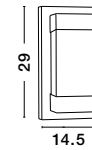

LETO . 9060203

Sandy Black Aluminium
Acrylic Diffuser
LED 18 Watt 2132Lm
3000K 220-240V
Beam Angle 120° IP65
L: 14.5 W: 10.2 H: 29 cm

LETO . 9060204

Sandy Black Aluminium
Acrylic Diffuser
LED 18 Watt 2132Lm
3000K 220-240V
Beam Angle 120° IP65
L: 29 W: 14.5 H: 10.2 cm