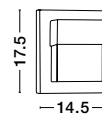

LETO . 9060205

Sandy Black Aluminium
Acrylic Diffuser
LED 10 Watt 1208Lm
3000K 220-240V
Beam Angle 120° IP65
L: 14.5 W: 10.2 H: 17.5 cm