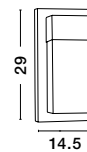

LETO . 9060202

Sandy Black Aluminium
Acrylic Diffuser
LED 18 Watt 2132Lm
3000K 220-240V
Beam Angle 120° IP65
L: 14.5 W: 10.2 H: 29 cm