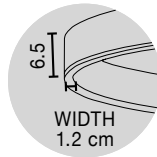

**MOTIF - 9063606**  
 Triac Dimmable  
 Brass Gold Aluminium  
 & Acrylic  
 LED 60 Watt 230 Volt  
 4552Lm 3000K IP20  
 D: 100 W: 1.2 H: 18 cm

LED WARM WHITE DRIVER INCL.

**MOTIF - 9063603**  
 Triac Dimmable  
 Brass Gold Aluminium  
 & Acrylic  
 LED 50 Watt 230 Volt  
 4166Lm 3000K IP20  
 D: 80 W: 1.2 H: 18 cm

LED WARM WHITE DRIVER INCL.

**MOTIF - 9063600**  
 Triac Dimmable  
 Brass Gold Aluminium  
 & Acrylic  
 LED 46 Watt 230 Volt  
 3700Lm 3000K IP20  
 D: 60 W: 1.2 H: 18 cm

LED WARM WHITE DRIVER INCL.