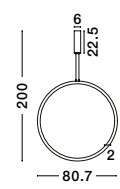

CHANGE • 9070170
 Triac Dimmable
 Brass Gold Aluminium
 & Acrylic
 LED 48 Watt 230 Volt
 1685Lm 3000K IP20
 D: 80.7 H: 200 cm

Adjustable
Height

WIDTH
2 cm

CHANGE • 9070168
 Triac Dimmable
 Brass Gold Aluminium
 & Acrylic
 LED 36 Watt 230 Volt
 1161Lm 3000K IP20
 D: 60 H: 150 cm

Adjustable
Height

Adjustable
Height

CHANGE • 9070166
 Triac Dimmable
 Brass Gold Aluminium
 & Acrylic
 LED 26 Watt 230 Volt
 741Lm 3000K IP20
 D: 39.5 H: 150 cm