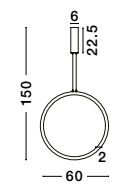

CHANGE • 9070170
 Triac Dimmable
 Brass Gold Aluminium
 & Acrylic
 LED 48 Watt 230 Volt
 1685Lm 3000K IP20
 D: 80.7 H: 200 cm

Adjustable
Height

WIDTH
2 cm

CHANGE • 9070168
 Triac Dimmable
 Brass Gold Aluminium
 & Acrylic
 LED 36 Watt 230 Volt
 1161Lm 3000K IP20
 D: 60 H: 150 cm

Adjustable
Height

Adjustable
Height

CHANGE • 9070166
 Triac Dimmable
 Brass Gold Aluminium
 & Acrylic
 LED 26 Watt 230 Volt
 741Lm 3000K IP20
 D: 39.5 H: 150 cm