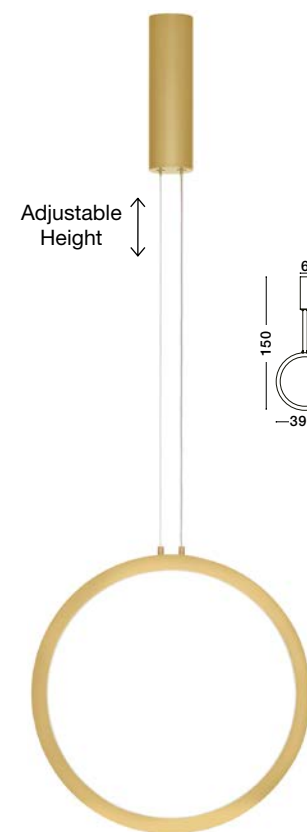

CHANGE • 9070170
 Triac Dimmable
 Brass Gold Aluminium
 & Acrylic
 LED 48 Watt 230 Volt
 1685Lm 3000K IP20
 D: 80.7 H: 200 cm

Adjustable
Height

WIDTH
2 cm

CHANGE • 9070168
 Triac Dimmable
 Brass Gold Aluminium
 & Acrylic
 LED 36 Watt 230 Volt
 1161Lm 3000K IP20
 D: 60 H: 150 cm

Adjustable
Height

Adjustable
Height

CHANGE • 9070166
 Triac Dimmable
 Brass Gold Aluminium
 & Acrylic
 LED 26 Watt 230 Volt
 741Lm 3000K IP20
 D: 39.5 H: 150 cm