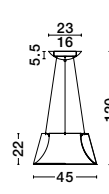

VOLCANO - 9077882

Sandy White Metal
White Diffuser Inside
LED 33 Watt 230 Volt
1680Lm 3000K IP20
D: 45 H1: 22 H2: 120 cm

ET 90778821

VOLCANO - 9077881

Sandy Black Metal
White Diffuser Inside
LED 33 Watt 230 Volt
1680Lm 3000K IP20
D: 45 H1: 22 H2: 120 cm