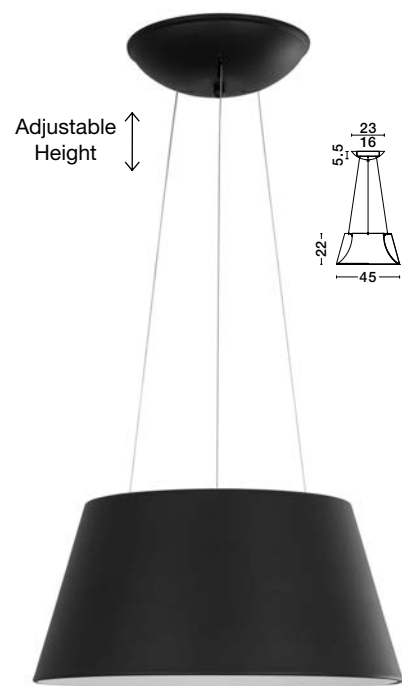

VOLCANO - 9077882

Sandy White Metal
White Diffuser Inside
LED 33 Watt 230 Volt
1680Lm 3000K IP20
D: 45 H1: 22 H2: 120 cm

ET 90778821

VOLCANO - 9077881

Sandy Black Metal
White Diffuser Inside
LED 33 Watt 230 Volt
1680Lm 3000K IP20
D: 45 H1: 22 H2: 120 cm