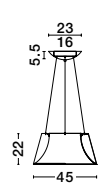

VOLCANO - 9077882

Sandy White Metal
White Diffuser Inside
LED 33 Watt 230 Volt
1680Lm 3000K IP20
D: 45 H1: 22 H2: 120 cm

ET 90778821

VOLCANO - 9077881

Sandy Black Metal
White Diffuser Inside
LED 33 Watt 230 Volt
1680Lm 3000K IP20
D: 45 H1: 22 H2: 120 cm