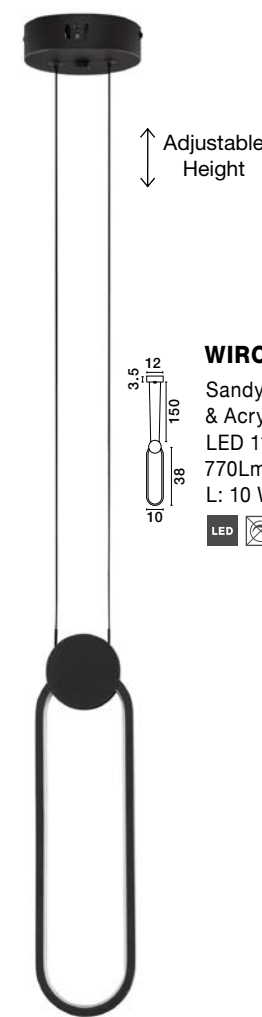

WIRO - 9080131
 Sandy Black Aluminium
 & Acrylic
 LED 11 Watt 230 Volt
 770Lm 3000K IP20
 L: 20 W: 1 H: 150 cm

LED WARM WHITE DRIVER INCL.

WIRO - 9080132
 Sandy Black Aluminium
 & Acrylic
 LED 11 Watt 230 Volt
 770Lm 3000K IP20
 L: 10 W: 1 H: 38 H2: 150 cm

LED WARM WHITE DRIVER INCL.

GEA - 9501208
 Sandy Black Aluminium
 & Acrylic
 LED 12 Watt 220-240 Volt
 840Lm 3000K IP20
 D: 17.5 H: 180 cm

LED WARM WHITE DRIVER INCL.

GEA - 9501207
 Sandy Black Aluminium
 & Acrylic
 LED 8 Watt 220-240 Volt
 560Lm 3000K IP20
 D: 13 H: 180 cm

LED WARM WHITE DRIVER INCL.