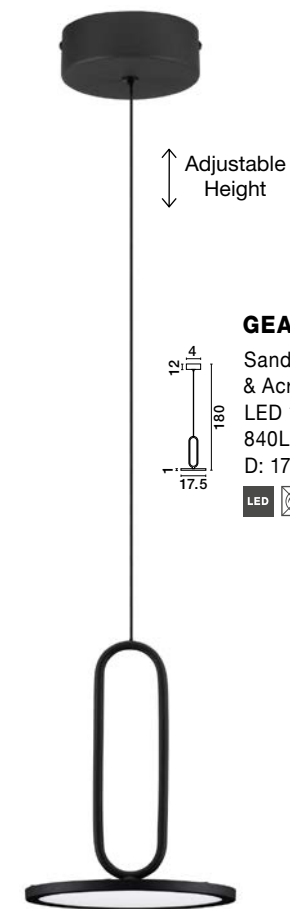

WIRO - 9080131
 Sandy Black Aluminium
 & Acrylic
 LED 11 Watt 230 Volt
 770Lm 3000K IP20
 L: 20 W: 1 H: 150 cm

LED WARM WHITE DRIVER INCL.

WIRO - 9080132
 Sandy Black Aluminium
 & Acrylic
 LED 11 Watt 230 Volt
 770Lm 3000K IP20
 L: 10 W: 1 H: 38 H2: 150 cm

LED WARM WHITE DRIVER INCL.

GEA - 9501208
 Sandy Black Aluminium
 & Acrylic
 LED 12 Watt 220-240 Volt
 840Lm 3000K IP20
 D: 17.5 H: 180 cm

LED WARM WHITE DRIVER INCL.

GEA - 9501207
 Sandy Black Aluminium
 & Acrylic
 LED 8 Watt 220-240 Volt
 560Lm 3000K IP20
 D: 13 H: 180 cm

LED WARM WHITE DRIVER INCL.