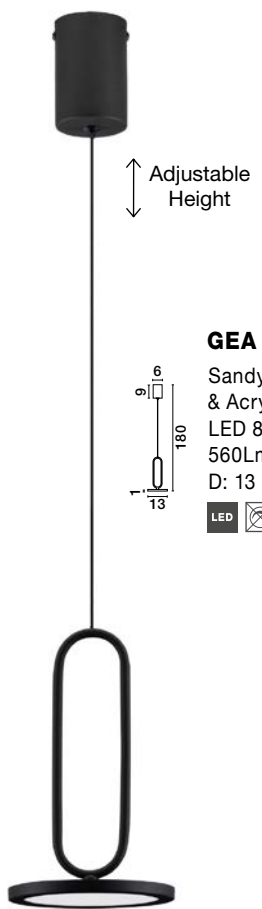

WIRO - 9080131
 Sandy Black Aluminium
 & Acrylic
 LED 11 Watt 230 Volt
 770Lm 3000K IP20
 L: 20 W: 1 H: 150 cm

LED WARM WHITE DRIVER INCL.

WIRO - 9080132
 Sandy Black Aluminium
 & Acrylic
 LED 11 Watt 230 Volt
 770Lm 3000K IP20
 L: 10 W: 1 H: 38 H2: 150 cm

LED WARM WHITE DRIVER INCL.

GEA - 9501208
 Sandy Black Aluminium
 & Acrylic
 LED 12 Watt 220-240 Volt
 840Lm 3000K IP20
 D: 17.5 H: 180 cm

LED WARM WHITE DRIVER INCL.

GEA - 9501207
 Sandy Black Aluminium
 & Acrylic
 LED 8 Watt 220-240 Volt
 560Lm 3000K IP20
 D: 13 H: 180 cm

LED WARM WHITE DRIVER INCL.