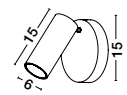

Rotating & Adjustable

UMBERTO - 7410401

Black Metal
Switch On/Off
LED GU10 1x10 Watt 230 Volt
IP20 Bulb Excluded
D: 15 H: 15 cm

Rotating & Adjustable

UMBERTO - 7410402

White Metal
Switch On/Off
LED GU10 1x10 Watt 230 Volt
IP20 Bulb Excluded
D: 15 H: 15 cm