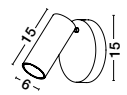

Rotating & Adjustable

UMBERTO - 7410401

Black Metal
Switch On/Off
LED GU10 1x10 Watt 230 Volt
IP20 Bulb Excluded
D: 15 H: 15 cm

Rotating & Adjustable

UMBERTO - 7410402

White Metal
Switch On/Off
LED GU10 1x10 Watt 230 Volt
IP20 Bulb Excluded
D: 15 H: 15 cm