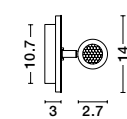

Adjustable

AMADEO - 8223601

White Aluminium & Acrylic
Adjustable
Switch On/Off
LED Edison 6 Watt 230 Volt
528Lm 3000K IP20
L: 12 W: 12 H: 12 cm

Adjustable

AMADEO - 8223602

Black Aluminium & Acrylic
Adjustable
Switch On/Off
LED Edison 6 Watt 230 Volt
528Lm 3000K IP20
L: 12 W: 12 H: 12 cm

Rotating & Adjustable

PENOR - 9081221

Sandy White
Aluminium & Acrylic
Switch On/Off
LED Cree 9 Watt 230 Volt
780Lm 3000K IP20
D: 14 W: 5.7 H: 14 cm

Rotating & Adjustable

PENOR - 9081222

Sandy Black Steel
& Aluminium Acrylic
Switch On/Off
LED Cree 9 Watt 230 Volt
780Lm 3000K IP20
D: 14 W: 5.7 H: 14 cm