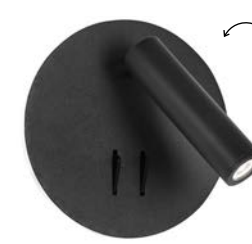

Adjustable

AMADEO - 8223601

White Aluminium & Acrylic
Adjustable
Switch On/Off
LED Edison 6 Watt 230 Volt
528Lm 3000K IP20
L: 12 W: 12 H: 12 cm

Adjustable

AMADEO - 8223602

Black Aluminium & Acrylic
Adjustable
Switch On/Off
LED Edison 6 Watt 230 Volt
528Lm 3000K IP20
L: 12 W: 12 H: 12 cm

Rotating & Adjustable

PENOR - 9081221

Sandy White
Aluminium & Acrylic
Switch On/Off
LED Cree 9 Watt 230 Volt
780Lm 3000K IP20
D: 14 W: 5.7 H: 14 cm

Rotating & Adjustable

PENOR - 9081222

Sandy Black Steel
& Aluminium Acrylic
Switch On/Off
LED Cree 9 Watt 230 Volt
780Lm 3000K IP20
D: 14 W: 5.7 H: 14 cm