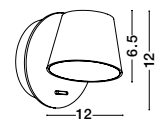

Rotating & Adjustable

UMBERTO - 7410401

Black Metal
Switch On/Off
LED GU10 1x10 Watt 230 Volt
IP20 Bulb Excluded
D: 15 H: 15 cm

Rotating & Adjustable

UMBERTO - 7410402

White Metal
Switch On/Off
LED GU10 1x10 Watt 230 Volt
IP20 Bulb Excluded
D: 15 H: 15 cm

Adjustable

AMADEO - 8223601

White Aluminium & Acrylic
Adjustable
Switch On/Off
LED Edison 6 Watt 230 Volt
528Lm 3000K IP20
L: 12 W: 12 H: 12 cm

Adjustable

AMADEO - 8223602

Black Aluminium & Acrylic
Adjustable
Switch On/Off
LED Edison 6 Watt 230 Volt
528Lm 3000K IP20
L: 12 W: 12 H: 12 cm