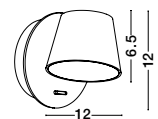

Adjustable

AMADEO - 8223601

White Aluminium & Acrylic
Adjustable
Switch On/Off
LED Edison 6 Watt 230 Volt
528Lm 3000K IP20
L: 12 W: 12 H: 12 cm

Adjustable

AMADEO - 8223602

Black Aluminium & Acrylic
Adjustable
Switch On/Off
LED Edison 6 Watt 230 Volt
528Lm 3000K IP20
L: 12 W: 12 H: 12 cm