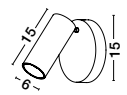

UMBERTO - 7410401

Black Metal
Switch On/Off
LED GU10 1x10 Watt 230 Volt
IP20 Bulb Excluded
D: 15 H: 15 cm

UMBERTO - 7410402

White Metal
Switch On/Off
LED GU10 1x10 Watt 230 Volt
IP20 Bulb Excluded
D: 15 H: 15 cm