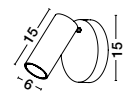

UMBERTO - 7410401

Black Metal
Switch On/Off
LED GU10 1x10 Watt 230 Volt
IP20 Bulb Excluded
D: 15 H: 15 cm

UMBERTO - 7410402

White Metal
Switch On/Off
LED GU10 1x10 Watt 230 Volt
IP20 Bulb Excluded
D: 15 H: 15 cm