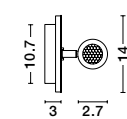

PENOR - 9081221

Sandy White
Aluminium & Acrylic
Switch On/Off
LED Cree 9 Watt 230 Volt
780Lm 3000K IP20
D: 14 W: 5.7 H: 14 cm