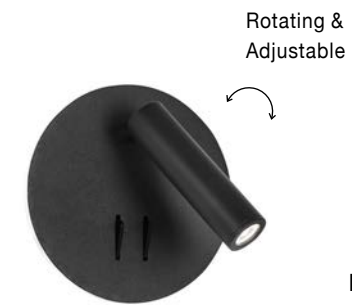

UMBERTO - 7410401

Black Metal
Switch On/Off
LED GU10 1x10 Watt 230 Volt
IP20 Bulb Excluded
D: 15 H: 15 cm

UMBERTO - 7410402

White Metal
Switch On/Off
LED GU10 1x10 Watt 230 Volt
IP20 Bulb Excluded
D: 15 H: 15 cm

AMADEO - 8223601

White Aluminium & Acrylic
Adjustable
Switch On/Off
LED Edison 6 Watt 230 Volt
528Lm 3000K IP20
L: 12 W: 12 H: 12 cm

AMADEO - 8223602

Black Aluminium & Acrylic
Adjustable
Switch On/Off
LED Edison 6 Watt 230 Volt
528Lm 3000K IP20
L: 12 W: 12 H: 12 cm

PENOR - 9081221

Sandy White
Aluminium & Acrylic
Switch On/Off
LED Cree 9 Watt 230 Volt
780Lm 3000K IP20
D: 14 W: 5.7 H: 14 cm

PENOR - 9081222

Sandy Black Steel
& Aluminium Acrylic
Switch On/Off
LED Cree 9 Watt 230 Volt
780Lm 3000K IP20
D: 14 W: 5.7 H: 14 cm