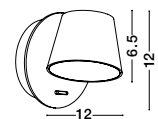

UMBERTO - 7410401

Black Metal
Switch On/Off
LED GU10 1x10 Watt 230 Volt
IP20 Bulb Excluded
D: 15 H: 15 cm

UMBERTO - 7410402

White Metal
Switch On/Off
LED GU10 1x10 Watt 230 Volt
IP20 Bulb Excluded
D: 15 H: 15 cm

AMADEO - 8223601

White Aluminium & Acrylic
Adjustable
Switch On/Off
LED Edison 6 Watt 230 Volt
528Lm 3000K IP20
L: 12 W: 12 H: 12 cm

AMADEO - 8223602

Black Aluminium & Acrylic
Adjustable
Switch On/Off
LED Edison 6 Watt 230 Volt
528Lm 3000K IP20
L: 12 W: 12 H: 12 cm