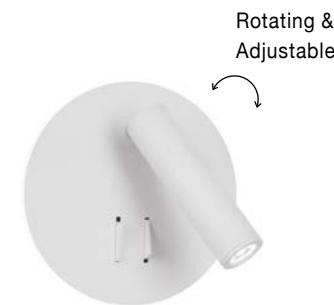

UMBERTO - 7410401

Black Metal
Switch On/Off
LED GU10 1x10 Watt 230 Volt
IP20 Bulb Excluded
D: 15 H: 15 cm

UMBERTO - 7410402

White Metal
Switch On/Off
LED GU10 1x10 Watt 230 Volt
IP20 Bulb Excluded
D: 15 H: 15 cm

AMADEO - 8223601

White Aluminium & Acrylic
Adjustable
Switch On/Off
LED Edison 6 Watt 230 Volt
528Lm 3000K IP20
L: 12 W: 12 H: 12 cm

AMADEO - 8223602

Black Aluminium & Acrylic
Adjustable
Switch On/Off
LED Edison 6 Watt 230 Volt
528Lm 3000K IP20
L: 12 W: 12 H: 12 cm

PENOR - 9081221

Sandy White
Aluminium & Acrylic
Switch On/Off
LED Cree 9 Watt 230 Volt
780Lm 3000K IP20
D: 14 W: 5.7 H: 14 cm

PENOR - 9081222

Sandy Black Steel
& Aluminium Acrylic
Switch On/Off
LED Cree 9 Watt 230 Volt
780Lm 3000K IP20
D: 14 W: 5.7 H: 14 cm