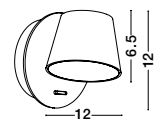

UMBERTO - 7410401

Black Metal
Switch On/Off
LED GU10 1x10 Watt 230 Volt
IP20 Bulb Excluded
D: 15 H: 15 cm

UMBERTO - 7410402

White Metal
Switch On/Off
LED GU10 1x10 Watt 230 Volt
IP20 Bulb Excluded
D: 15 H: 15 cm

AMADEO - 8223601

White Aluminium & Acrylic
Adjustable
Switch On/Off
LED Edison 6 Watt 230 Volt
528Lm 3000K IP20
L: 12 W: 12 H: 12 cm

AMADEO - 8223602

Black Aluminium & Acrylic
Adjustable
Switch On/Off
LED Edison 6 Watt 230 Volt
528Lm 3000K IP20
L: 12 W: 12 H: 12 cm