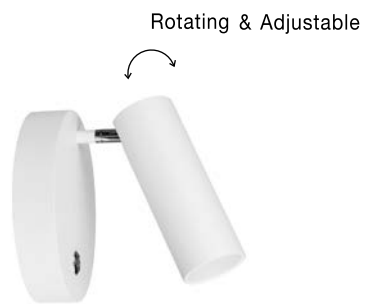

UMBERTO - 7410401

Black Metal
Switch On/Off
LED GU10 1x10 Watt 230 Volt
IP20 Bulb Excluded
D: 15 H: 15 cm

UMBERTO - 7410402

White Metal
Switch On/Off
LED GU10 1x10 Watt 230 Volt
IP20 Bulb Excluded
D: 15 H: 15 cm

AMADEO - 8223601

White Aluminium & Acrylic
Adjustable
Switch On/Off
LED Edison 6 Watt 230 Volt
528Lm 3000K IP20
L: 12 W: 12 H: 12 cm

AMADEO - 8223602

Black Aluminium & Acrylic
Adjustable
Switch On/Off
LED Edison 6 Watt 230 Volt
528Lm 3000K IP20
L: 12 W: 12 H: 12 cm

PENOR - 9081221

Sandy White
Aluminium & Acrylic
Switch On/Off
LED Cree 9 Watt 230 Volt
780Lm 3000K IP20
D: 14 W: 5.7 H: 14 cm

PENOR - 9081222

Sandy Black Steel
& Aluminium Acrylic
Switch On/Off
LED Cree 9 Watt 230 Volt
780Lm 3000K IP20
D: 14 W: 5.7 H: 14 cm