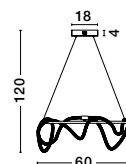

**CERELIA - 9082094**

Brass Gold Metal  
& Fiber Braided Silicone Tube  
LED 15 Watt 230 Volt  
1160Lm 3000K IP20  
D: 40 H: 120 cm

**CERELIA - 9082092**

Triac Dimmable  
Brass Gold Metal  
& Fiber Braided Silicone Tube  
LED 34 Watt 230 Volt  
2271Lm 3000K IP20  
D : 60 H: 120 cm

ALSO YOU CAN DO

**CERELIA - 9082095**

Brass Gold Metal  
& Fiber Braided Silicone Tube  
LED 17.7 Watt 230 Volt  
1146Lm 3000K IP20  
L: 90 H: 30 cm