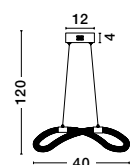

**CERELIA - 9082094**

Brass Gold Metal  
& Fiber Braided Silicone Tube  
LED 15 Watt 230 Volt  
1160Lm 3000K IP20  
D: 40 H: 120 cm

**CERELIA - 9082092**

Triac Dimmable  
Brass Gold Metal  
& Fiber Braided Silicone Tube  
LED 34 Watt 230 Volt  
2271Lm 3000K IP20  
D : 60 H: 120 cm

ALSO YOU CAN DO

**CERELIA - 9082095**

Brass Gold Metal  
& Fiber Braided Silicone Tube  
LED 17.7 Watt 230 Volt  
1146Lm 3000K IP20  
L: 90 H: 30 cm