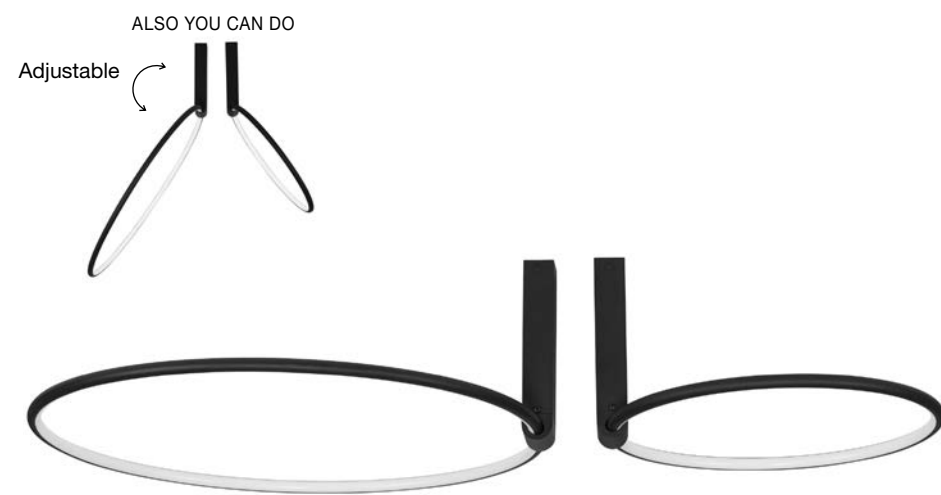

**GARVE . 9085241**  
 Triac Dimmable  
 Sandy Black Aluminium  
 & Acrylic  
 LED 30 Watt 230 Volt  
 1354Lm 3000K IP20  
 D: 40 H: 60 cm

LED WARM WHITE DRIVER INCL.

**GARVE . 9085243**  
 Triac Dimmable  
 Sandy Black Aluminium  
 & Acrylic  
 LED 35 Watt 230 Volt  
 1559Lm 3000K IP20  
 D: 60 H: 80 cm

LED WARM WHITE DRIVER INCL.

**GARVE . 9085245**  
 Triac Dimmable  
 Sandy Black Aluminium  
 LED 70 Watt 220-240 Volt  
 3150Lm 3000K IP20  
 D1: 60 D2:40 H: 20 cm

LED WARM WHITE DRIVER INCL.