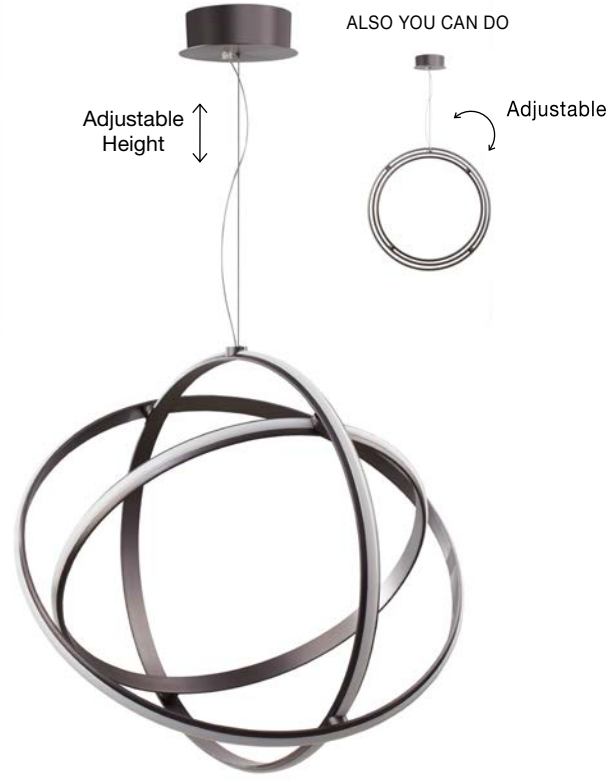

**PERTONE - 9365012**  
 Triac Dimmable  
 Black Purple Aluminium  
 & Acrylic  
 LED 53 Watt 230 Volt  
 2627Lm 3000K IP20  
 D: 50 H: 150 cm

LED WARM WHITE DRIVER INCL.

**PERTONE - 9365013**  
 Triac Dimmable  
 Black Purple Aluminium  
 & Acrylic  
 LED 63 Watt 230 Volt  
 3043Lm 3000K IP20  
 D: 70 H: 150 cm

LED WARM WHITE DRIVER INCL.