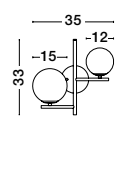

**IMPERO - 9100441**

White Frosted Glass  
Black Metal  
LED G9 4x5 Watt 230 Volt  
IP20 Bulb Excluded  
L: 100 W: 15 H: 120 cm

**IMPERO - 9190421**

White Frosted Glass  
Black Metal  
LED G9 2x5 Watt 230 Volt  
IP20 Bulb Excluded  
L: 35 W: 19 H: 33 cm

**IMPERO - 9100361**

White Frosted Glass  
Black Metal  
LED E14 6x5 Watt 230 Volt  
IP20 Bulb Excluded  
D: 70 H1: 31 H2: 120 cm