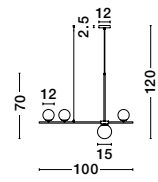

**IMPERO - 9100441**

White Frosted Glass  
Black Metal  
LED G9 4x5 Watt 230 Volt  
IP20 Bulb Excluded  
L: 100 W: 15 H: 120 cm

**IMPERO - 9190421**

White Frosted Glass  
Black Metal  
LED G9 2x5 Watt 230 Volt  
IP20 Bulb Excluded  
L: 35 W: 19 H: 33 cm

**IMPERO - 9100361**

White Frosted Glass  
Black Metal  
LED E14 6x5 Watt 230 Volt  
IP20 Bulb Excluded  
D: 70 H1: 31 H2: 120 cm