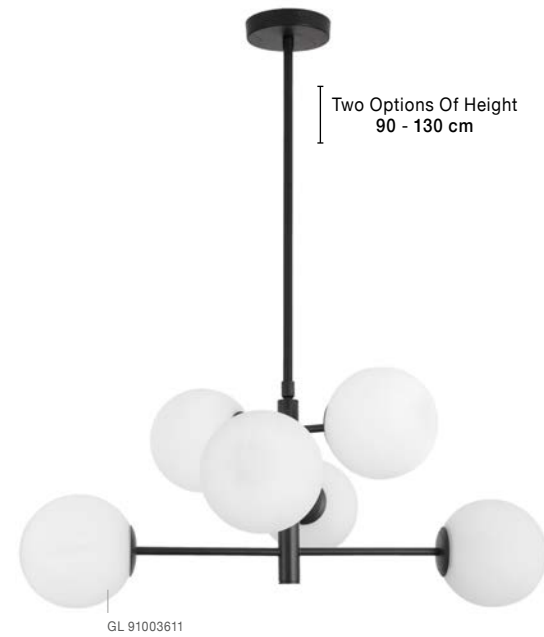

**IMPERO - 9100441**

White Frosted Glass  
Black Metal  
LED G9 4x5 Watt 230 Volt  
IP20 Bulb Excluded  
L: 100 W: 15 H: 120 cm

**IMPERO - 9190421**

White Frosted Glass  
Black Metal  
LED G9 2x5 Watt 230 Volt  
IP20 Bulb Excluded  
L: 35 W: 19 H: 33 cm

**IMPERO - 9100361**

White Frosted Glass  
Black Metal  
LED E14 6x5 Watt 230 Volt  
IP20 Bulb Excluded  
D: 70 H1: 31 H2: 120 cm