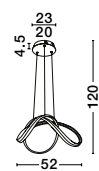

TRUNO - 9104722
 Triac Dimmable
 Sandy Black Aluminium
 & Acrylic
 LED 60 Watt 230 Volt
 4746Lm 3000K IP20
 D: 52 H: 120 cm

LED WARM WHITE DRIVER INCL.

APUS - 9348053
 Triac Dimmable
 Sandy Black Aluminium
 & Acrylic
 LED 45 Watt 230 Volt
 1720Lm 3000K IP20
 D: 55 H: 120 cm

LED WARM WHITE DRIVER INCL.

TRUNO - 9104712
 Triac Dimmable
 Sandy Black Aluminium
 & Acrylic
 LED 60 Watt 230 Volt
 4746Lm 3000K IP20
 D: 52 H: 36 cm

LED WARM WHITE DRIVER INCL.

APUS - 9348051
 Triac Dimmable
 Sandy Black Aluminium
 & Acrylic
 LED 50 Watt 230 Volt
 2158Lm 3000K IP20
 D: 70 H: 120 cm