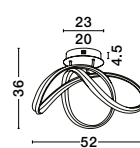

LED WARM WHITE DRIVER INCL.