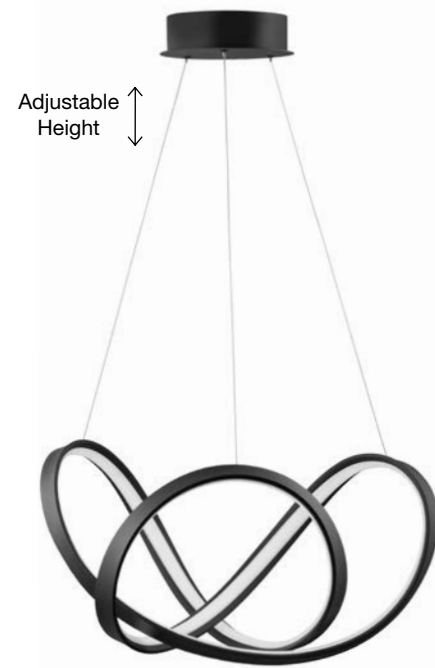

TRUNO - 9104722
 Triac Dimmable
 Sandy Black Aluminium
 & Acrylic
 LED 60 Watt 230 Volt
 4746Lm 3000K IP20
 D: 52 H: 120 cm

LED WARM WHITE DRIVER INCL.

APUS - 9348053
 Triac Dimmable
 Sandy Black Aluminium
 & Acrylic
 LED 45 Watt 230 Volt
 1720Lm 3000K IP20
 D: 55 H: 120 cm

LED WARM WHITE DRIVER INCL.

TRUNO - 9104712
 Triac Dimmable
 Sandy Black Aluminium
 & Acrylic
 LED 60 Watt 230 Volt
 4746Lm 3000K IP20
 D: 52 H: 36 cm

LED WARM WHITE DRIVER INCL.

APUS - 9348051
 Triac Dimmable
 Sandy Black Aluminium
 & Acrylic
 LED 50 Watt 230 Volt
 2158Lm 3000K IP20
 D: 70 H: 120 cm