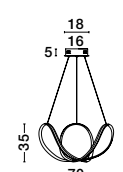

LED WARM WHITE DRIVER INCL.

TRUNO - 9104712
 Triac Dimmable
 Sandy Black Aluminium
 & Acrylic
 LED 60 Watt 230 Volt
 4746Lm 3000K IP20
 D: 52 H: 36 cm

LED WARM WHITE DRIVER INCL.

APUS - 9348051
 Triac Dimmable
 Sandy Black Aluminium
 & Acrylic
 LED 50 Watt 230 Volt
 2158Lm 3000K IP20
 D: 70 H: 120 cm