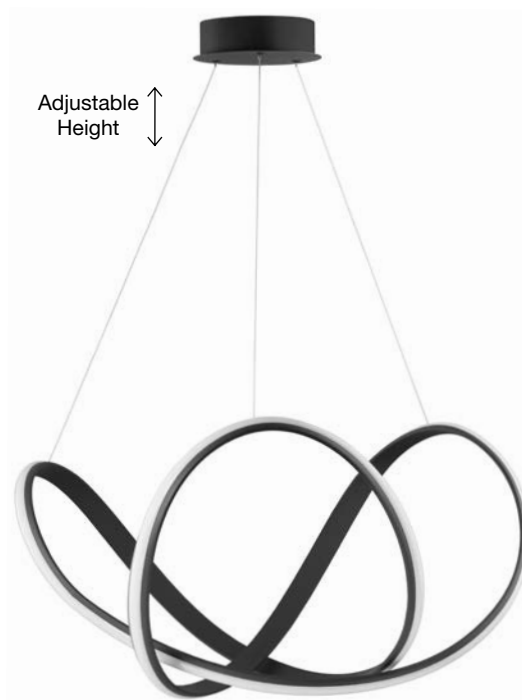

TRUNO - 9104722
 Triac Dimmable
 Sandy Black Aluminium
 & Acrylic
 LED 60 Watt 230 Volt
 4746Lm 3000K IP20
 D: 52 H: 120 cm

LED WARM WHITE DRIVER INCL.

APUS - 9348053
 Triac Dimmable
 Sandy Black Aluminium
 & Acrylic
 LED 45 Watt 230 Volt
 1720Lm 3000K IP20
 D: 55 H: 120 cm

LED WARM WHITE DRIVER INCL.

TRUNO - 9104712
 Triac Dimmable
 Sandy Black Aluminium
 & Acrylic
 LED 60 Watt 230 Volt
 4746Lm 3000K IP20
 D: 52 H: 36 cm

LED WARM WHITE DRIVER INCL.

APUS - 9348051
 Triac Dimmable
 Sandy Black Aluminium
 & Acrylic
 LED 50 Watt 230 Volt
 2158Lm 3000K IP20
 D: 70 H: 120 cm