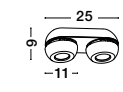

LED WARM WHITE DRIVER INCL.

GON - 9105202
 Sandy White Aluminium
 LED 2x5 Watt 230 Volt
 800Lm 3000K IP20
 L: 25 W: 11 H: 9 cm

LED WARM WHITE DRIVER INCL.

GON - 9105102
 Sandy Black Aluminium
 LED 2x5 Watt 230 Volt
 800Lm 3000K IP20
 L: 25 W: 11 H: 9 cm