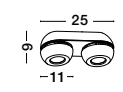

LED WARM WHITE DRIVER INCL.