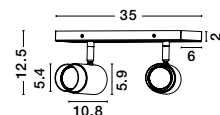

Rotating & Adjustable

POGNO - 9111438

Sandy Black & Gold Aluminium
LED GU10 3x10 Watt 220-240 Volt
IP20 Bulb Excluded
D: 22 H: 14 cm

Rotating & Adjustable

POGNO - 9111432

Sandy Black & Gold Aluminium
LED GU10 1x10 Watt 220-240 Volt
IP20 Bulb Excluded
D: 5.4 H: 14 cm

Rotating & Adjustable

POGNO - 9111434

Sandy Black & Gold Aluminium
LED GU10 2x10 Watt 220-240 Volt
IP20 Bulb Excluded
L: 35 W: 6 H: 14 cm

Rotating & Adjustable

POGNO - 9111435

Sandy Black & Gold Aluminium
LED GU10 3x10 Watt IP20
220-240 Volt Bulb Excluded
L: 60 W: 6 H: 14 cm

Rotating & Adjustable

POGNO - 9111436

Sandy Black & Gold Aluminium
LED GU10 4x10 Watt 220-240 Volt
IP20 Bulb Excluded
L: 80 W: 6 H: 14 cm