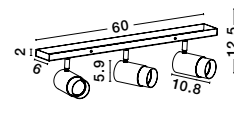

Rotating & Adjustable

POGNO - 9111434

Sandy Black & Gold Aluminium
LED GU10 2x10 Watt 220-240 Volt
IP20 Bulb Excluded
L: 35 W: 6 H: 14 cm

Rotating & Adjustable

POGNO - 9111435

Sandy Black & Gold Aluminium
LED GU10 3x10 Watt IP20
220-240 Volt Bulb Excluded
L: 60 W: 6 H: 14 cm

Rotating & Adjustable

POGNO - 9111436

Sandy Black & Gold Aluminium
LED GU10 4x10 Watt 220-240 Volt
IP20 Bulb Excluded
L: 80 W: 6 H: 14 cm