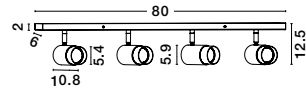

Rotating & Adjustable

POGNO - 9111434

Sandy Black & Gold Aluminium
LED GU10 2x10 Watt 220-240 Volt
IP20 Bulb Excluded
L: 35 W: 6 H: 14 cm

Rotating & Adjustable

POGNO - 9111435

Sandy Black & Gold Aluminium
LED GU10 3x10 Watt IP20
220-240 Volt Bulb Excluded
L: 60 W: 6 H: 14 cm

Rotating & Adjustable

POGNO - 9111436

Sandy Black & Gold Aluminium
LED GU10 4x10 Watt 220-240 Volt
IP20 Bulb Excluded
L: 80 W: 6 H: 14 cm