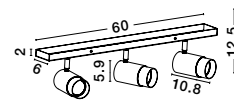

Rotating & Adjustable

POGNO - 9111434

Sandy Black & Gold Aluminium
LED GU10 2x10 Watt 220-240 Volt
IP20 Bulb Excluded
L: 35 W: 6 H: 14 cm

Rotating & Adjustable

POGNO - 9111435

Sandy Black & Gold Aluminium
LED GU10 3x10 Watt IP20
220-240 Volt Bulb Excluded
L: 60 W: 6 H: 14 cm

Rotating & Adjustable

POGNO - 9111436

Sandy Black & Gold Aluminium
LED GU10 4x10 Watt 220-240 Volt
IP20 Bulb Excluded
L: 80 W: 6 H: 14 cm