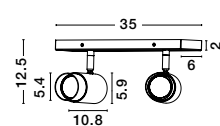

Rotating & Adjustable

POGNO - 9111438

Sandy Black & Gold Aluminium
LED GU10 3x10 Watt 220-240 Volt
IP20 Bulb Excluded
D: 22 H: 14 cm

Rotating & Adjustable

POGNO - 9111432

Sandy Black & Gold Aluminium
LED GU10 1x10 Watt 220-240 Volt
IP20 Bulb Excluded
D: 5.4 H: 14 cm

Rotating & Adjustable

POGNO - 9111434

Sandy Black & Gold Aluminium
LED GU10 2x10 Watt 220-240 Volt
IP20 Bulb Excluded
L: 35 W: 6 H: 14 cm

Rotating & Adjustable

POGNO - 9111435

Sandy Black & Gold Aluminium
LED GU10 3x10 Watt IP20
220-240 Volt Bulb Excluded
L: 60 W: 6 H: 14 cm

Rotating & Adjustable

POGNO - 9111436

Sandy Black & Gold Aluminium
LED GU10 4x10 Watt 220-240 Volt
IP20 Bulb Excluded
L: 80 W: 6 H: 14 cm