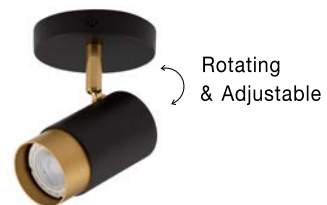

Rotating & Adjustable

POGNO - 9111438

Sandy Black & Gold Aluminium
LED GU10 3x10 Watt 220-240 Volt
IP20 Bulb Excluded
D: 22 H: 14 cm

Rotating & Adjustable

POGNO - 9111432

Sandy Black & Gold Aluminium
LED GU10 1x10 Watt 220-240 Volt
IP20 Bulb Excluded
D: 5.4 H: 14 cm

Rotating & Adjustable

POGNO - 9111434

Sandy Black & Gold Aluminium
LED GU10 2x10 Watt 220-240 Volt
IP20 Bulb Excluded
L: 35 W: 6 H: 14 cm

Rotating & Adjustable

POGNO - 9111435

Sandy Black & Gold Aluminium
LED GU10 3x10 Watt IP20
220-240 Volt Bulb Excluded
L: 60 W: 6 H: 14 cm

Rotating & Adjustable

POGNO - 9111436

Sandy Black & Gold Aluminium
LED GU10 4x10 Watt 220-240 Volt
IP20 Bulb Excluded
L: 80 W: 6 H: 14 cm