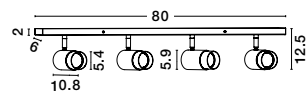

Rotating & Adjustable

POGNO - 9111434

Sandy Black & Gold Aluminium
LED GU10 2x10 Watt 220-240 Volt
IP20 Bulb Excluded
L: 35 W: 6 H: 14 cm

Rotating & Adjustable

POGNO - 9111435

Sandy Black & Gold Aluminium
LED GU10 3x10 Watt IP20
220-240 Volt Bulb Excluded
L: 60 W: 6 H: 14 cm

Rotating & Adjustable

POGNO - 9111436

Sandy Black & Gold Aluminium
LED GU10 4x10 Watt 220-240 Volt
IP20 Bulb Excluded
L: 80 W: 6 H: 14 cm