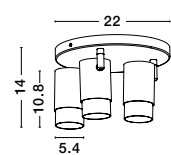

Rotating & Adjustable

POGNO - 9111438

Sandy Black & Gold Aluminium
LED GU10 3x10 Watt 220-240 Volt
IP20 Bulb Excluded
D: 22 H: 14 cm

Rotating & Adjustable

POGNO - 9111432

Sandy Black & Gold Aluminium
LED GU10 1x10 Watt 220-240 Volt
IP20 Bulb Excluded
D: 5.4 H: 14 cm

Rotating & Adjustable

POGNO - 9111434

Sandy Black & Gold Aluminium
LED GU10 2x10 Watt 220-240 Volt
IP20 Bulb Excluded
L: 35 W: 6 H: 14 cm

Rotating & Adjustable

POGNO - 9111435

Sandy Black & Gold Aluminium
LED GU10 3x10 Watt IP20
220-240 Volt Bulb Excluded
L: 60 W: 6 H: 14 cm

Rotating & Adjustable

POGNO - 9111436

Sandy Black & Gold Aluminium
LED GU10 4x10 Watt 220-240 Volt
IP20 Bulb Excluded
L: 80 W: 6 H: 14 cm