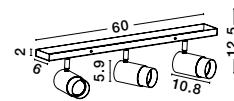

Rotating & Adjustable

POGNO - 9111434

Sandy Black & Gold Aluminium
LED GU10 2x10 Watt 220-240 Volt
IP20 Bulb Excluded
L: 35 W: 6 H: 14 cm

Rotating & Adjustable

POGNO - 9111435

Sandy Black & Gold Aluminium
LED GU10 3x10 Watt IP20
220-240 Volt Bulb Excluded
L: 60 W: 6 H: 14 cm

Rotating & Adjustable

POGNO - 9111436

Sandy Black & Gold Aluminium
LED GU10 4x10 Watt 220-240 Volt
IP20 Bulb Excluded
L: 80 W: 6 H: 14 cm