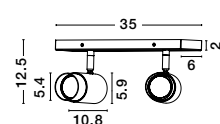

Rotating & Adjustable

POGNO - 9111438

Sandy Black & Gold Aluminium
LED GU10 3x10 Watt 220-240 Volt
IP20 Bulb Excluded
D: 22 H: 14 cm

Rotating & Adjustable

POGNO - 9111432

Sandy Black & Gold Aluminium
LED GU10 1x10 Watt 220-240 Volt
IP20 Bulb Excluded
D: 5.4 H: 14 cm

Rotating & Adjustable

POGNO - 9111434

Sandy Black & Gold Aluminium
LED GU10 2x10 Watt 220-240 Volt
IP20 Bulb Excluded
L: 35 W: 6 H: 14 cm

Rotating & Adjustable

POGNO - 9111435

Sandy Black & Gold Aluminium
LED GU10 3x10 Watt IP20
220-240 Volt Bulb Excluded
L: 60 W: 6 H: 14 cm

Rotating & Adjustable

POGNO - 9111436

Sandy Black & Gold Aluminium
LED GU10 4x10 Watt 220-240 Volt
IP20 Bulb Excluded
L: 80 W: 6 H: 14 cm