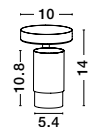

Rotating & Adjustable

POGNO - 9111438

Sandy Black & Gold Aluminium
LED GU10 3x10 Watt 220-240 Volt
IP20 Bulb Excluded
D: 22 H: 14 cm

Rotating & Adjustable

POGNO - 9111432

Sandy Black & Gold Aluminium
LED GU10 1x10 Watt 220-240 Volt
IP20 Bulb Excluded
D: 5.4 H: 14 cm

Rotating & Adjustable

POGNO - 9111436

Sandy Black & Gold Aluminium
LED GU10 4x10 Watt 220-240 Volt
IP20 Bulb Excluded
L: 80 W: 6 H: 14 cm