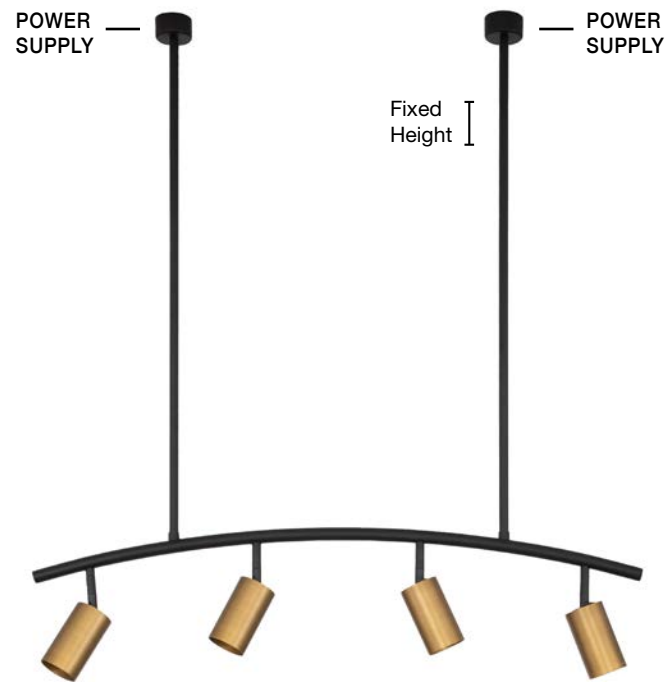

**POGNO - 9111456**  
 Black & Gold Aluminium  
 LED GU10 3x10 Watt 230 Volt  
 IP20 Bulb Excluded  
 L: 72.5 H: 90 cm

**POGNO - 9111457**  
 Black & Gold Aluminium  
 LED GU10 4x10 Watt 230 Volt  
 IP20 Bulb Excluded  
 L: 96.5 H: 90 cm

**POGNO - 9111458**  
 Black & Gold Aluminium  
 LED GU10 3x10 Watt 230 Volt  
 IP20 Bulb Excluded  
 L: 72 H: 87.5 cm

**POGNO - 9111459**  
 Black & Gold Aluminium  
 LED GU10 4x10 Watt 230 Volt  
 IP20 Bulb Excluded  
 L: 96 H: 87.5 cm