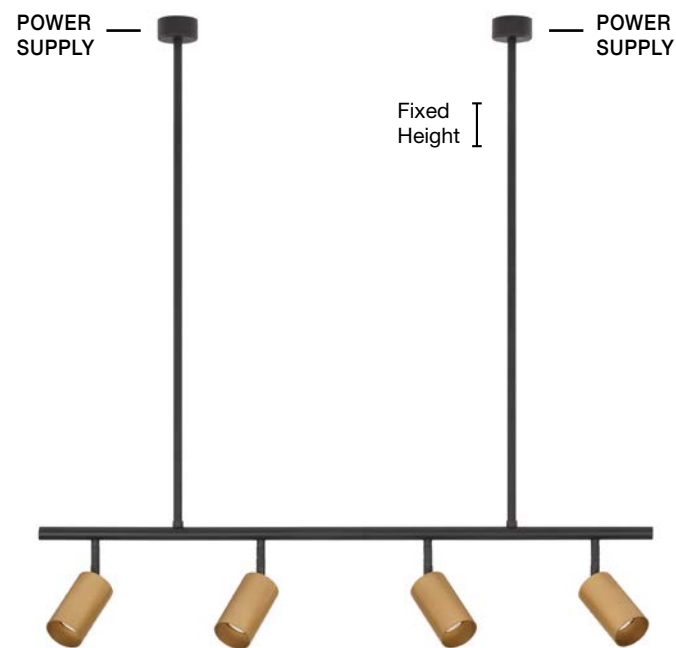

**POGNO - 9111456**  
 Black & Gold Aluminium  
 LED GU10 3x10 Watt 230 Volt  
 IP20 Bulb Excluded  
 L: 72.5 H: 90 cm

**POGNO - 9111457**  
 Black & Gold Aluminium  
 LED GU10 4x10 Watt 230 Volt  
 IP20 Bulb Excluded  
 L: 96.5 H: 90 cm

**POGNO - 9111458**  
 Black & Gold Aluminium  
 LED GU10 3x10 Watt 230 Volt  
 IP20 Bulb Excluded  
 L: 72 H: 87.5 cm

**POGNO - 9111459**  
 Black & Gold Aluminium  
 LED GU10 4x10 Watt 230 Volt  
 IP20 Bulb Excluded  
 L: 96 H: 87.5 cm