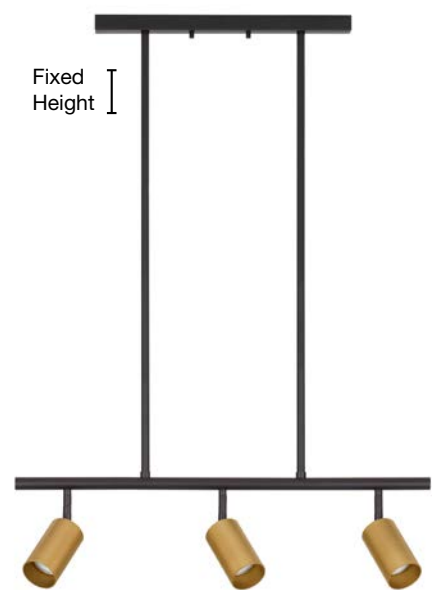

**POGNO - 9111456**  
 Black & Gold Aluminium  
 LED GU10 3x10 Watt 230 Volt  
 IP20 Bulb Excluded  
 L: 72.5 H: 90 cm

**POGNO - 9111457**  
 Black & Gold Aluminium  
 LED GU10 4x10 Watt 230 Volt  
 IP20 Bulb Excluded  
 L: 96.5 H: 90 cm

**POGNO - 9111458**  
 Black & Gold Aluminium  
 LED GU10 3x10 Watt 230 Volt  
 IP20 Bulb Excluded  
 L: 72 H: 87.5 cm

**POGNO - 9111459**  
 Black & Gold Aluminium  
 LED GU10 4x10 Watt 230 Volt  
 IP20 Bulb Excluded  
 L: 96 H: 87.5 cm