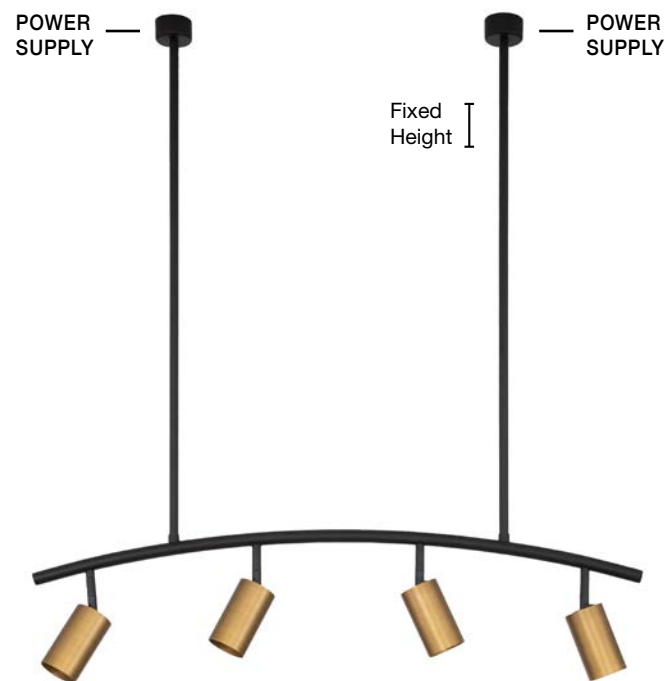

POGNO - 9111456
 Black & Gold Aluminium
 LED GU10 3x10 Watt 230 Volt
 IP20 Bulb Excluded
 L: 72.5 H: 90 cm

POGNO - 9111457
 Black & Gold Aluminium
 LED GU10 4x10 Watt 230 Volt
 IP20 Bulb Excluded
 L: 96.5 H: 90 cm

POGNO - 9111458
 Black & Gold Aluminium
 LED GU10 3x10 Watt 230 Volt
 IP20 Bulb Excluded
 L: 72 H: 87.5 cm

POGNO - 9111459
 Black & Gold Aluminium
 LED GU10 4x10 Watt 230 Volt
 IP20 Bulb Excluded
 L: 96 H: 87.5 cm