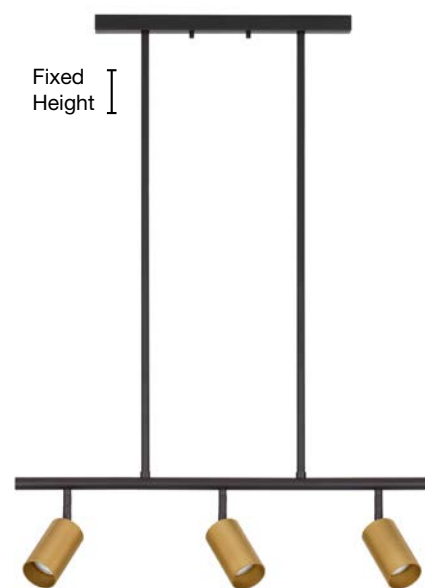

POGNO - 9111456
 Black & Gold Aluminium
 LED GU10 3x10 Watt 230 Volt
 IP20 Bulb Excluded
 L: 72.5 H: 90 cm

POGNO - 9111457
 Black & Gold Aluminium
 LED GU10 4x10 Watt 230 Volt
 IP20 Bulb Excluded
 L: 96.5 H: 90 cm

POGNO - 9111458
 Black & Gold Aluminium
 LED GU10 3x10 Watt 230 Volt
 IP20 Bulb Excluded
 L: 72 H: 87.5 cm

POGNO - 9111459
 Black & Gold Aluminium
 LED GU10 4x10 Watt 230 Volt
 IP20 Bulb Excluded
 L: 96 H: 87.5 cm