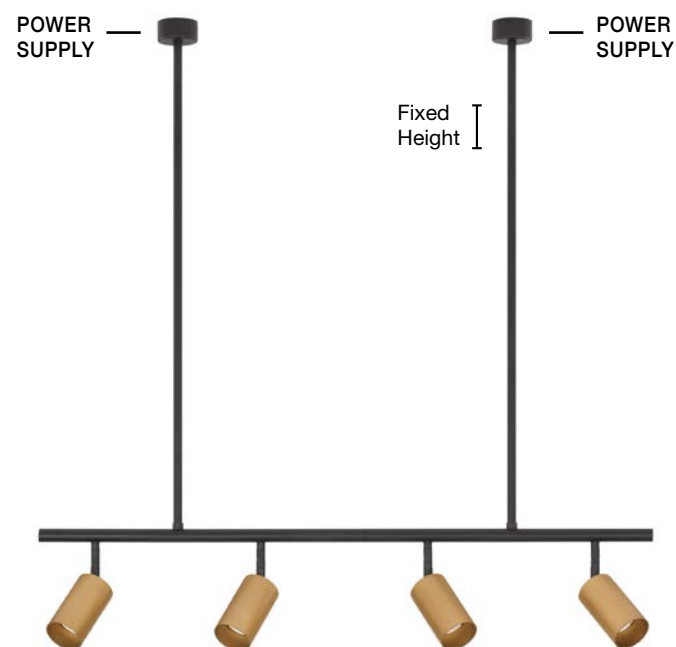

POGNO - 9111456
 Black & Gold Aluminium
 LED GU10 3x10 Watt 230 Volt
 IP20 Bulb Excluded
 L: 72.5 H: 90 cm

POGNO - 9111457
 Black & Gold Aluminium
 LED GU10 4x10 Watt 230 Volt
 IP20 Bulb Excluded
 L: 96.5 H: 90 cm

POGNO - 9111458
 Black & Gold Aluminium
 LED GU10 3x10 Watt 230 Volt
 IP20 Bulb Excluded
 L: 72 H: 87.5 cm

POGNO - 9111459
 Black & Gold Aluminium
 LED GU10 4x10 Watt 230 Volt
 IP20 Bulb Excluded
 L: 96 H: 87.5 cm