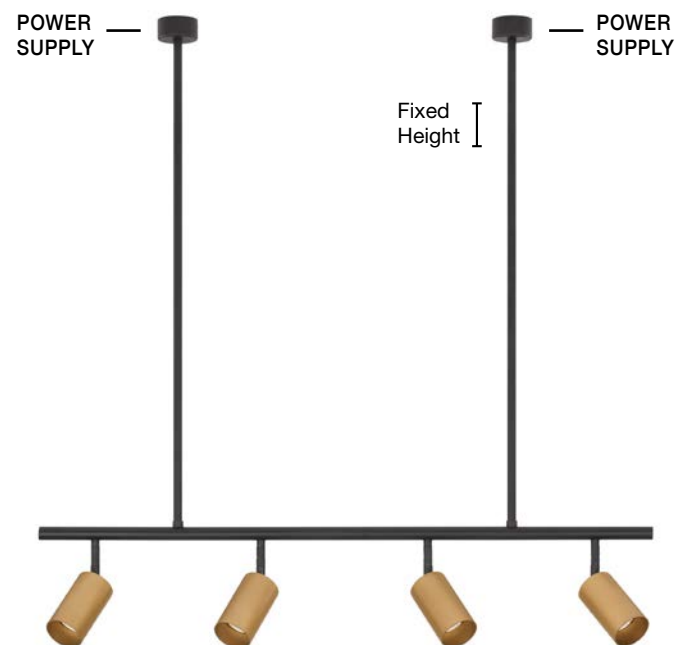

**POGNO - 9111456**  
 Black & Gold Aluminium  
 LED GU10 3x10 Watt 230 Volt  
 IP20 Bulb Excluded  
 L: 72.5 H: 90 cm

**POGNO - 9111457**  
 Black & Gold Aluminium  
 LED GU10 4x10 Watt 230 Volt  
 IP20 Bulb Excluded  
 L: 96.5 H: 90 cm

**POGNO - 9111458**  
 Black & Gold Aluminium  
 LED GU10 3x10 Watt 230 Volt  
 IP20 Bulb Excluded  
 L: 72 H: 87.5 cm

**POGNO - 9111459**  
 Black & Gold Aluminium  
 LED GU10 4x10 Watt 230 Volt  
 IP20 Bulb Excluded  
 L: 96 H: 87.5 cm