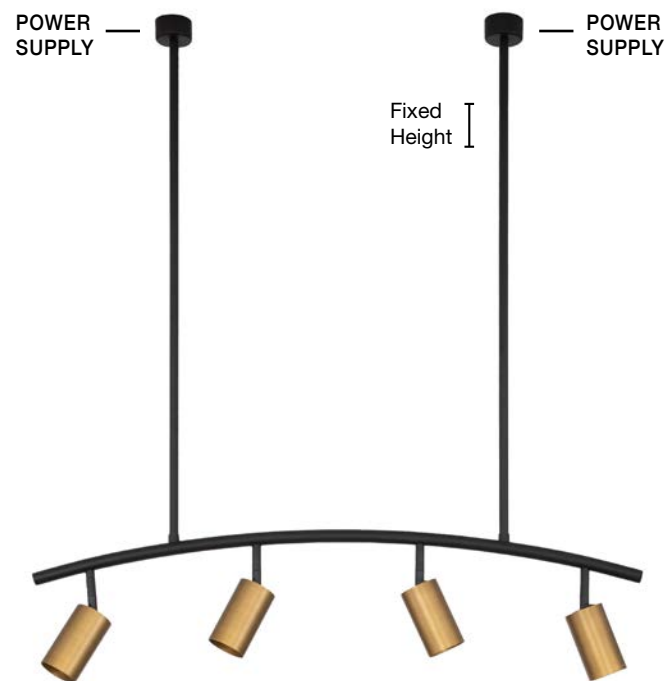

**POGNO - 9111456**  
 Black & Gold Aluminium  
 LED GU10 3x10 Watt 230 Volt  
 IP20 Bulb Excluded  
 L: 72.5 H: 90 cm

**POGNO - 9111457**  
 Black & Gold Aluminium  
 LED GU10 4x10 Watt 230 Volt  
 IP20 Bulb Excluded  
 L: 96.5 H: 90 cm

**POGNO - 9111458**  
 Black & Gold Aluminium  
 LED GU10 3x10 Watt 230 Volt  
 IP20 Bulb Excluded  
 L: 72 H: 87.5 cm

**POGNO - 9111459**  
 Black & Gold Aluminium  
 LED GU10 4x10 Watt 230 Volt  
 IP20 Bulb Excluded  
 L: 96 H: 87.5 cm