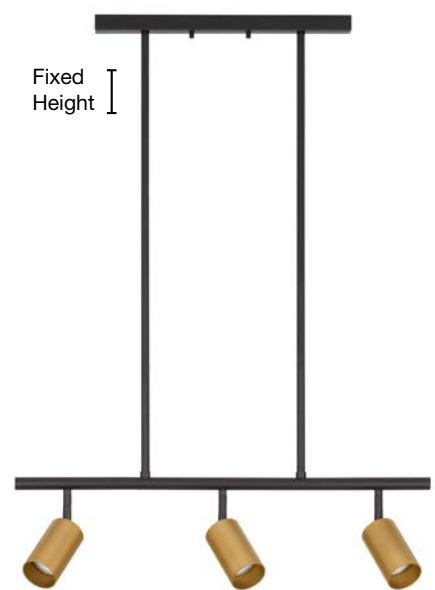

**POGNO - 9111456**  
 Black & Gold Aluminium  
 LED GU10 3x10 Watt 230 Volt  
 IP20 Bulb Excluded  
 L: 72.5 H: 90 cm

**POGNO - 9111457**  
 Black & Gold Aluminium  
 LED GU10 4x10 Watt 230 Volt  
 IP20 Bulb Excluded  
 L: 96.5 H: 90 cm

**POGNO - 9111458**  
 Black & Gold Aluminium  
 LED GU10 3x10 Watt 230 Volt  
 IP20 Bulb Excluded  
 L: 72 H: 87.5 cm

**POGNO - 9111459**  
 Black & Gold Aluminium  
 LED GU10 4x10 Watt 230 Volt  
 IP20 Bulb Excluded  
 L: 96 H: 87.5 cm