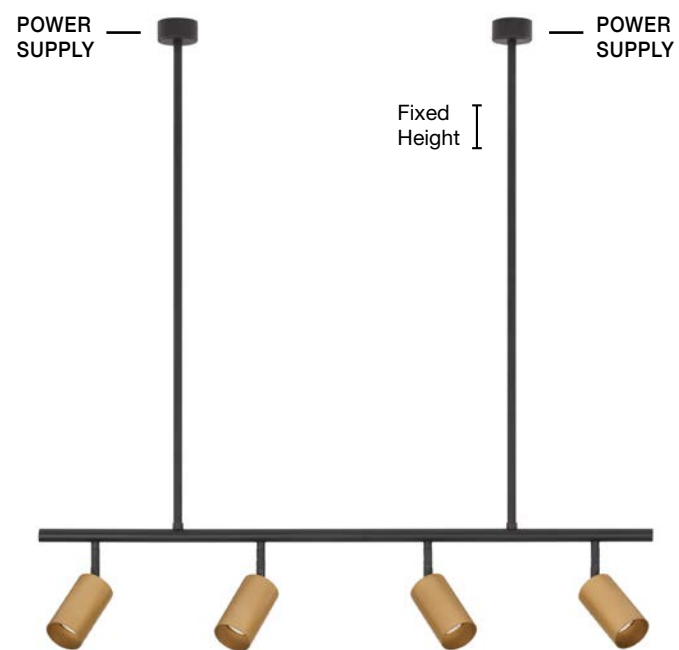

**POGNO - 9111456**  
 Black & Gold Aluminium  
 LED GU10 3x10 Watt 230 Volt  
 IP20 Bulb Excluded  
 L: 72.5 H: 90 cm

**POGNO - 9111457**  
 Black & Gold Aluminium  
 LED GU10 4x10 Watt 230 Volt  
 IP20 Bulb Excluded  
 L: 96.5 H: 90 cm

**POGNO - 9111458**  
 Black & Gold Aluminium  
 LED GU10 3x10 Watt 230 Volt  
 IP20 Bulb Excluded  
 L: 72 H: 87.5 cm

**POGNO - 9111459**  
 Black & Gold Aluminium  
 LED GU10 4x10 Watt 230 Volt  
 IP20 Bulb Excluded  
 L: 96 H: 87.5 cm