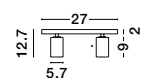

INUS - 9111626
Black & Chrome Aluminium
LED GU10 1x10 Watt 220-240 Volt
IP20 Bulb Excluded
D: 5.7 H: 12.7 cm

INUS - 9460972
Black & Satin Gold Aluminium
LED GU10 1x10 Watt 220-240 Volt
IP20 Bulb Excluded
D: 5.7 H: 13 cm

INUS - 9460971
Black & Satin Gold Aluminium
LED GU10 1x10 Watt 220-240 Volt
IP20 Bulb Excluded
L: 27 W: 6 H: 12.7 cm

TOD - 9011311
Sandy White Aluminium
LED GU10 1x10 Watt 220-240 Volt
IP20 Bulb Excluded
D: 5.7 H: 9 H2: 13 cm