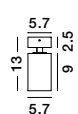

INUS - 9111626
Black & Chrome Aluminium
LED GU10 1x10 Watt 220-240 Volt
IP20 Bulb Excluded
D: 5.7 H: 12.7 cm

INUS - 9460972
Black & Satin Gold Aluminium
LED GU10 1x10 Watt 220-240 Volt
IP20 Bulb Excluded
D: 5.7 H: 13 cm

INUS - 9460971
Black & Satin Gold Aluminium
LED GU10 1x10 Watt 220-240 Volt
IP20 Bulb Excluded
L: 27 W: 6 H: 12.7 cm

TOD - 9011311
Sandy White Aluminium
LED GU10 1x10 Watt 220-240 Volt
IP20 Bulb Excluded
D: 5.7 H: 9 H2: 13 cm