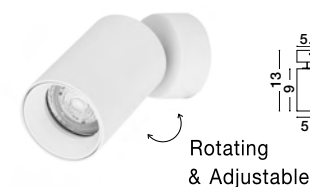

INUS - 9111626
Black & Chrome Aluminium
LED GU10 1x10 Watt 220-240 Volt
IP20 Bulb Excluded
D: 5.7 H: 12.7 cm

INUS - 9460972
Black & Satin Gold Aluminium
LED GU10 1x10 Watt 220-240 Volt
IP20 Bulb Excluded
D: 5.7 H: 13 cm

INUS - 9460971
Black & Satin Gold Aluminium
LED GU10 1x10 Watt 220-240 Volt
IP20 Bulb Excluded
L: 27 W: 6 H: 12.7 cm

TOD - 9011311
Sandy White Aluminium
LED GU10 1x10 Watt 220-240 Volt
IP20 Bulb Excluded
D: 5.7 H: 9 H2: 13 cm

TOD - 9011312
Sandy Black Aluminium
LED GU10 1x10 Watt 220-240 Volt
IP20 Bulb Excluded
D: 5.7 H: 9 H2: 13 cm

TOD - 9012281
Sandy White Aluminium
LED GU10 3x10 Watt 220-240 Volt
IP20 Bulb Excluded
D: 22 H: 9 H2: 12.7 cm

TOD - 9012282
Sandy Black Aluminium
LED GU10 3x10 Watt 220-240 Volt
IP20 Bulb Excluded
D: 22 H: 9 H2: 12.7 cm