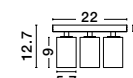

INUS - 9460971
Black & Satin Gold Aluminium
LED GU10 1x10 Watt 220-240 Volt
IP20 Bulb Excluded
L: 27 W: 6 H: 12.7 cm

TOD - 9011311
Sandy White Aluminium
LED GU10 1x10 Watt 220-240 Volt
IP20 Bulb Excluded
D: 5.7 H: 9 H2: 13 cm

TOD - 9011312
Sandy Black Aluminium
LED GU10 1x10 Watt 220-240 Volt
IP20 Bulb Excluded
D: 5.7 H: 9 H2: 13 cm

TOD - 9012281
Sandy White Aluminium
LED GU10 3x10 Watt 220-240 Volt
IP20 Bulb Excluded
D: 22 H: 9 H2: 12.7 cm