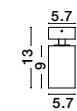

TOD - 9012281
Sandy White Aluminium
LED GU10 3x10 Watt 220-240 Volt
IP20 Bulb Excluded
D: 22 H: 9 H2: 12.7 cm