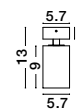

INUS - 9111626
Black & Chrome Aluminium
LED GU10 1x10 Watt 220-240 Volt
IP20 Bulb Excluded
D: 5.7 H: 12.7 cm

INUS - 9460972
Black & Satin Gold Aluminium
LED GU10 1x10 Watt 220-240 Volt
IP20 Bulb Excluded
D: 5.7 H: 13 cm

INUS - 9460971
Black & Satin Gold Aluminium
LED GU10 1x10 Watt 220-240 Volt
IP20 Bulb Excluded
L: 27 W: 6 H: 12.7 cm

TOD - 9011311
Sandy White Aluminium
LED GU10 1x10 Watt 220-240 Volt
IP20 Bulb Excluded
D: 5.7 H: 9 H2: 13 cm