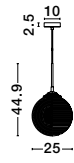

ATHENA - 9191212
Opal Glass
Brass Metal
LED E27 1x12 Watt 230 Volt
IP20 Bulb Excluded
D: 25 H: 120 cm

ATHENA - 9191210
Smoky Gray Glass
Matt Black Metal
LED E27 1x12 Watt 230 Volt
IP20 Bulb Excluded
D: 25 H: 120 cm

ATHENA - 9191211
Champagne Glass
Brass Metal
LED E27 1x12 Watt 230 Volt
IP20 Bulb Excluded
D: 25 H: 120 cm

ATHENA - 9191111
Champagne Glass
Brass Metal
LED E27 1x12 Watt 230 Volt
IP20 Bulb Excluded
D: 22.5 H1: 55.4 H2: 120 cm

ATHENA - 9191110
Smoky Gray Glass
Matt Black Metal
LED E27 1x12 Watt 230 Volt
IP20 Bulb Excluded
D: 22.5 H1: 55.4 H2: 120 cm

ATHENA - 9191121
Opal Glass
Brass Metal
LED E27 1x12 Watt 230 Volt
IP20 Bulb Excluded
D: 22.5 H1: 55.4 H2: 120 cm