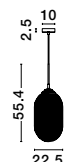

ATHENA - 9191212
Opal Glass
Brass Metal
LED E27 1x12 Watt 230 Volt
IP20 Bulb Excluded
D: 25 H: 120 cm

ATHENA - 9191210
Smoky Gray Glass
Matt Black Metal
LED E27 1x12 Watt 230 Volt
IP20 Bulb Excluded
D: 25 H: 120 cm

ATHENA - 9191211
Champagne Glass
Brass Metal
LED E27 1x12 Watt 230 Volt
IP20 Bulb Excluded
D: 25 H: 120 cm

ATHENA - 9191111
Champagne Glass
Brass Metal
LED E27 1x12 Watt 230 Volt
IP20 Bulb Excluded
D: 22.5 H1: 55.4 H2: 120 cm

ATHENA - 9191110
Smoky Gray Glass
Matt Black Metal
LED E27 1x12 Watt 230 Volt
IP20 Bulb Excluded
D: 22.5 H1: 55.4 H2: 120 cm

ATHENA - 9191121
Opal Glass
Brass Metal
LED E27 1x12 Watt 230 Volt
IP20 Bulb Excluded
D: 22.5 H1: 55.4 H2: 120 cm