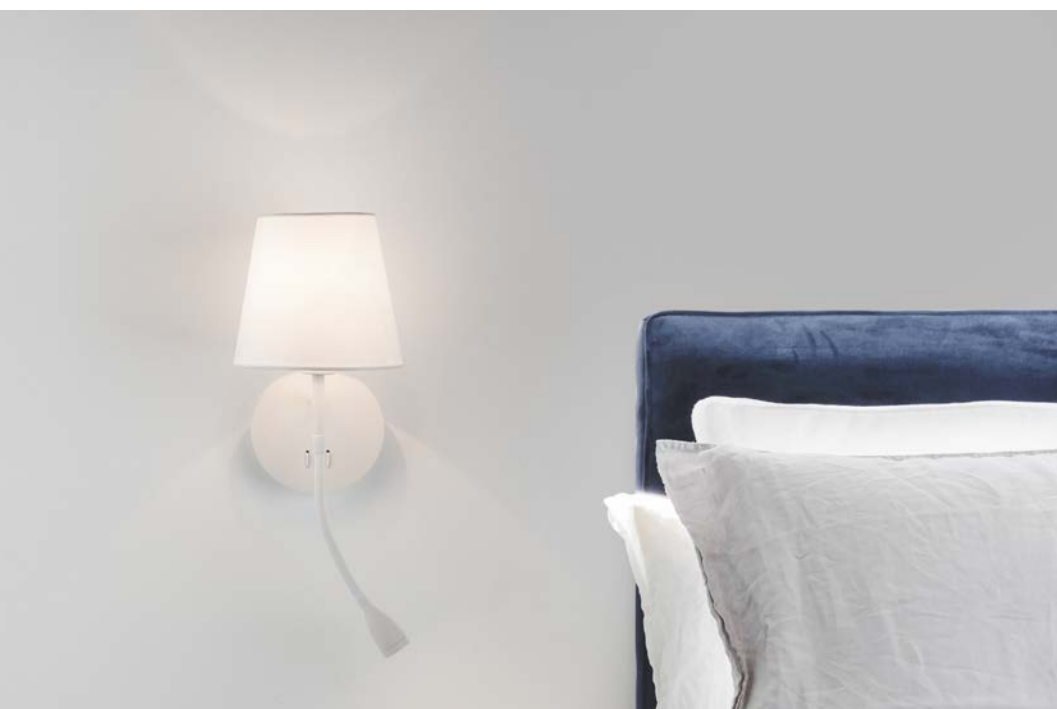

S 91293291

SAGE - 9129329
 White Aluminium
 White Fabric Shade
 Switch On/Off
 LED E27 1x12 Watt
 LED 1x3 Watt 190Lm 230 Volt
 3500K Bulb Excluded IP20
 D: 20 W: 29 H: 59 cm

Adjustable

S 91293301

SAGE - 9129330
 Black Aluminium
 Black Fabric Shade
 Switch On/Off
 LED E27 1x12 Watt
 LED 1x3 Watt 190Lm 230 Volt
 3500K Bulb Excluded IP20
 D: 20 W: 29 H: 59 cm

Adjustable

S 91823711

NIA - 9182371
 White Metal
 White Fabric Shade
 Switch On/Off
 LED 3 Watt 3000K 180Lm
 LED E14 1x5 Watt 230 Volt
 IP20 Bulb Excluded
 L:19 W: 16 H: 30 cm

Adjustable

S 91823721

NIA - 9182372
 Black Metal
 Black Fabric Shade
 Switch On/Off
 LED 3 Watt 3000K 180Lm
 LED E14 1x5 Watt 230 Volt
 IP20 Bulb Excluded
 L:19 W: 16 H: 30 cm

Adjustable