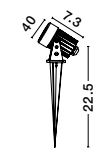

IP65

Rotating & Adjustable

VIDA - 9026128
Black Aluminium & Clear Glass
LED GU10 1x10 Watt
220-240 Volt
Bulb Excluded IP65
D: 7 W: 9.5 H: 21 cm

Rotating & Adjustable

CALIX - 9172870
Black Aluminium & Clear Glass
LED 3W Watt 273Lm
3000K 220-240 Volt
Beam Angle 24° IP65
D: 40 W: 7.3 H: 22.5 cm

IP54

Rotating & Adjustable

DESTRY - 9136184
Black Aluminium & Clear Glass
Honeycomb Antiglare Diffuser
LED GU10 1x10 Watt
220-240 Volt
Bulb Excluded IP54
D: 5.5 W: 9.5 H: 11.5 cm

Rotating & Adjustable

DESTRY - 9136183
Black Aluminium & Clear Glass
Honeycomb Antiglare Diffuser
LED GU10 1x10 Watt
220-240 Volt
Bulb Excluded IP54
D: 5.5 W: 9.5 H: 30 cm