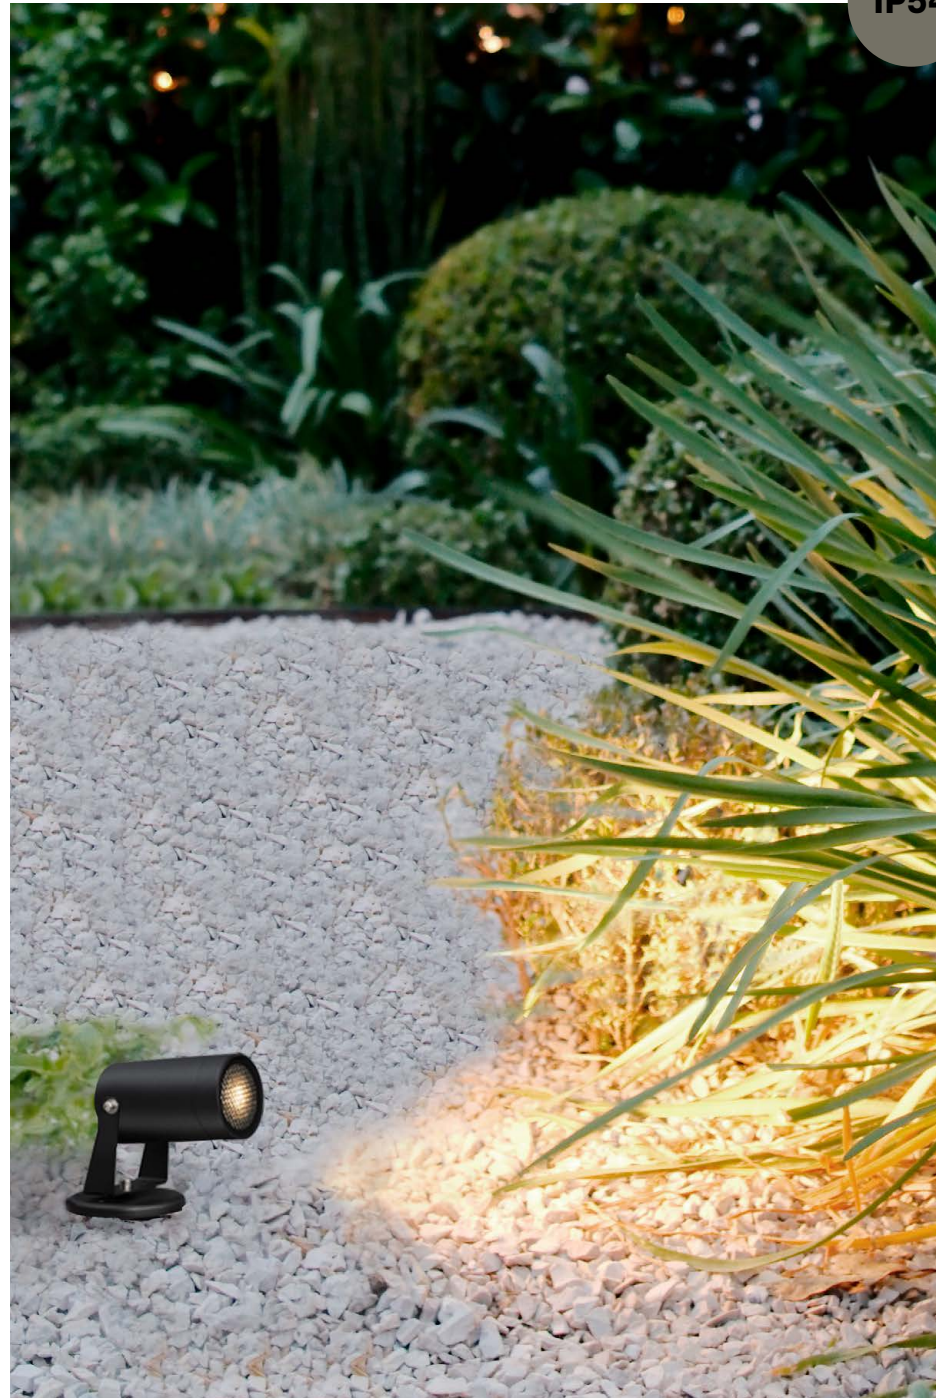

IP65

Rotating & Adjustable

VIDA - 9026128
Black Aluminium & Clear Glass
LED GU10 1x10 Watt
220-240 Volt
Bulb Excluded IP65
D: 7 W: 9.5 H: 21 cm

Rotating & Adjustable

CALIX - 9172870
Black Aluminium & Clear Glass
LED 3W Watt 273Lm
3000K 220-240 Volt
Beam Angle 24° IP65
D: 40 W: 7.3 H: 22.5 cm

IP54

Rotating & Adjustable

DESTRY - 9136184
Black Aluminium & Clear Glass
Honeycomb Antiglare Diffuser
LED GU10 1x10 Watt
220-240 Volt
Bulb Excluded IP54
D: 5.5 W: 9.5 H: 11.5 cm

Rotating & Adjustable

DESTRY - 9136183
Black Aluminium & Clear Glass
Honeycomb Antiglare Diffuser
LED GU10 1x10 Watt
220-240 Volt
Bulb Excluded IP54
D: 5.5 W: 9.5 H: 30 cm