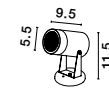

IP65

Rotating & Adjustable

VIDA - 9026128
Black Aluminium & Clear Glass
LED GU10 1x10 Watt
220-240 Volt
Bulb Excluded IP65
D: 7 W: 9.5 H: 21 cm

Rotating & Adjustable

CALIX - 9172870
Black Aluminium & Clear Glass
LED 3W Watt 273Lm
3000K 220-240 Volt
Beam Angle 24° IP65
D: 40 W: 7.3 H: 22.5 cm

IP54

Rotating & Adjustable

DESTRY - 9136184
Black Aluminium & Clear Glass
Honeycomb Antiglare Diffuser
LED GU10 1x10 Watt
220-240 Volt
Bulb Excluded IP54
D: 5.5 W: 9.5 H: 11.5 cm

Rotating & Adjustable

DESTRY - 9136183
Black Aluminium & Clear Glass
Honeycomb Antiglare Diffuser
LED GU10 1x10 Watt
220-240 Volt
Bulb Excluded IP54
D: 5.5 W: 9.5 H: 30 cm