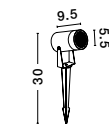

IP54

Rotating & Adjustable

DESTRY - 9136184
Black Aluminium & Clear Glass
Honeycomb Antiglare Diffuser
LED GU10 1x10 Watt
220-240 Volt
Bulb Excluded IP54
D: 5.5 W: 9.5 H: 11.5 cm

Rotating & Adjustable

DESTRY - 9136183
Black Aluminium & Clear Glass
Honeycomb Antiglare Diffuser
LED GU10 1x10 Watt
220-240 Volt
Bulb Excluded IP54
D: 5.5 W: 9.5 H: 30 cm