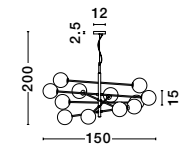

VITRA - 9143309
 Satin Gold & Black Metal
 White Opal Glass
 LED G9 12x5 Watt 220 Volt
 IP20 Bulb Excluded
 L: 150 H: 200 cm

ALVAREZ - 9185361
 Satin Gold Metal
 & Black Marble
 White Opal Glass
 LED E14 1x5 Watt 230 Volt
 Bulb Excluded IP20
 Cable Length: 160 cm
 L: 22 W: 15 H: 51 cm

ALVAREZ - 9136702
 Satin Gold Metal
 & Black Marble
 White Opal Glass
 LED E27 1x12 Watt 230 Volt
 Bulb Excluded IP20
 Cable Length: 160 cm
 L: 31 W: 25 H: 140 cm