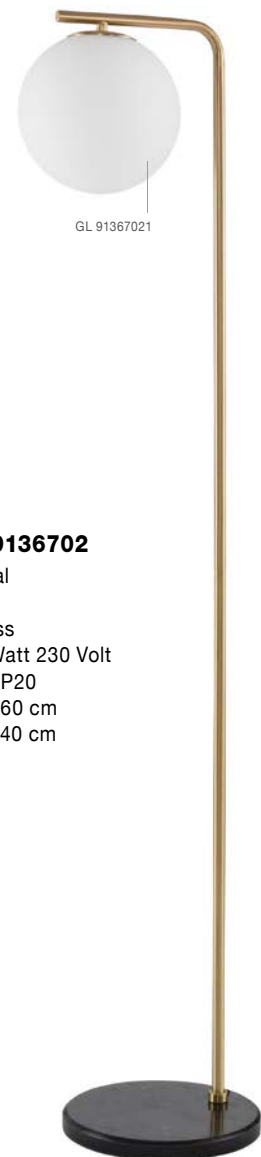

VITRA - 9143309
 Satin Gold & Black Metal
 White Opal Glass
 LED G9 12x5 Watt 220 Volt
 IP20 Bulb Excluded
 L: 150 H: 200 cm

ALVAREZ - 9185361
 Satin Gold Metal
 & Black Marble
 White Opal Glass
 LED E14 1x5 Watt 230 Volt
 Bulb Excluded IP20
 Cable Length: 160 cm
 L: 22 W: 15 H: 51 cm

ALVAREZ - 9136702
 Satin Gold Metal
 & Black Marble
 White Opal Glass
 LED E27 1x12 Watt 230 Volt
 Bulb Excluded IP20
 Cable Length: 160 cm
 L: 31 W: 25 H: 140 cm