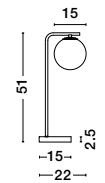

VITRA - 9143309
 Satin Gold & Black Metal
 White Opal Glass
 LED G9 12x5 Watt 220 Volt
 IP20 Bulb Excluded
 L: 150 H: 200 cm

ALVAREZ - 9185361
 Satin Gold Metal
 & Black Marble
 White Opal Glass
 LED E14 1x5 Watt 230 Volt
 Bulb Excluded IP20
 Cable Length: 160 cm
 L: 22 W: 15 H: 51 cm

ALVAREZ - 9136702
 Satin Gold Metal
 & Black Marble
 White Opal Glass
 LED E27 1x12 Watt 230 Volt
 Bulb Excluded IP20
 Cable Length: 160 cm
 L: 31 W: 25 H: 140 cm