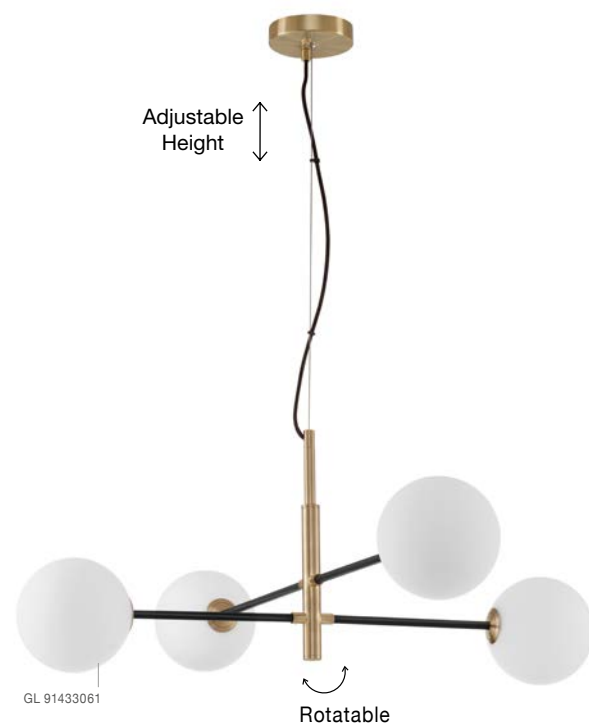

VITRA - 9143306
 Satin Gold & Black Metal
 White Opal Glass
 LED G9 6x5 Watt 220 Volt
 IP20 Bulb Excluded
 L: 103 W: 75 H1: 36 H2: 136 cm

VITRA - 9143308
 Satin Gold & Black Metal
 White Opal Glass
 LED G9 8x5 Watt 220 Volt
 IP20 Bulb Excluded
 L: 120 W: 103 H1: 45 H2: 145 cm

VITRA - 9143304
 Satin Gold & Black Metal
 White Opal Glass
 LED G9 4x5 Watt 220 Volt
 IP20 Bulb Excluded
 L: 103 W: 85 H1: 30 H2: 130 cm