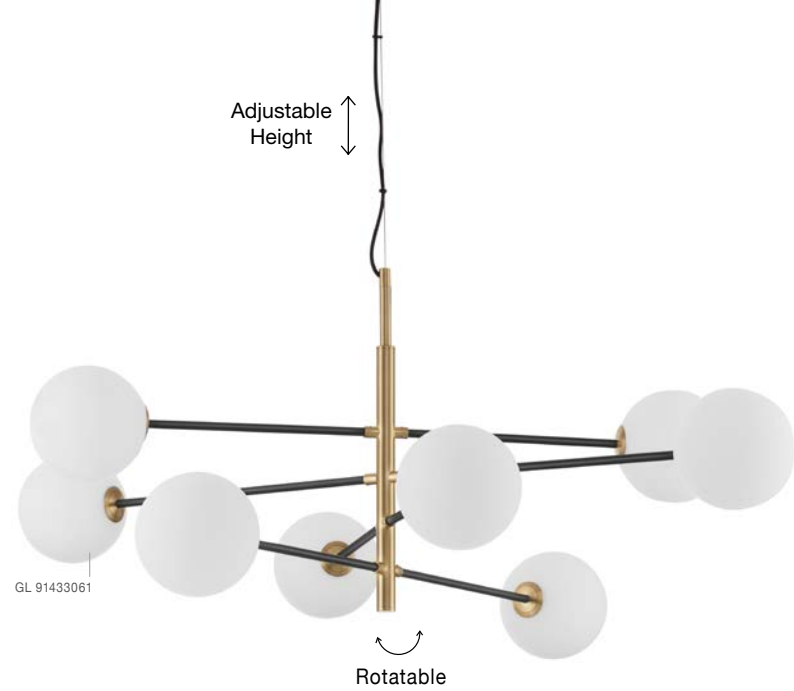

VITRA - 9143306
 Satin Gold & Black Metal
 White Opal Glass
 LED G9 6x5 Watt 220 Volt
 IP20 Bulb Excluded
 L: 103 W: 75 H1: 36 H2: 136 cm

VITRA - 9143308
 Satin Gold & Black Metal
 White Opal Glass
 LED G9 8x5 Watt 220 Volt
 IP20 Bulb Excluded
 L: 120 W: 103 H1: 45 H2: 145 cm

VITRA - 9143304
 Satin Gold & Black Metal
 White Opal Glass
 LED G9 4x5 Watt 220 Volt
 IP20 Bulb Excluded
 L: 103 W: 85 H1: 30 H2: 130 cm