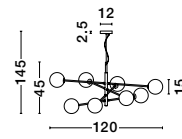

VITRA - 9143306

Satin Gold & Black Metal
White Opal Glass
LED G9 6x5 Watt 220 Volt
IP20 Bulb Excluded
L: 103 W: 75 H1: 36 H2: 136 cm

VITRA - 9143308

Satin Gold & Black Metal
White Opal Glass
LED G9 8x5 Watt 220 Volt
IP20 Bulb Excluded
L: 120 W: 103 H1: 45 H2: 145 cm

VITRA - 9143304

Satin Gold & Black Metal
White Opal Glass
LED G9 4x5 Watt 220 Volt
IP20 Bulb Excluded
L: 103 W: 85 H1: 30 H2: 130 cm