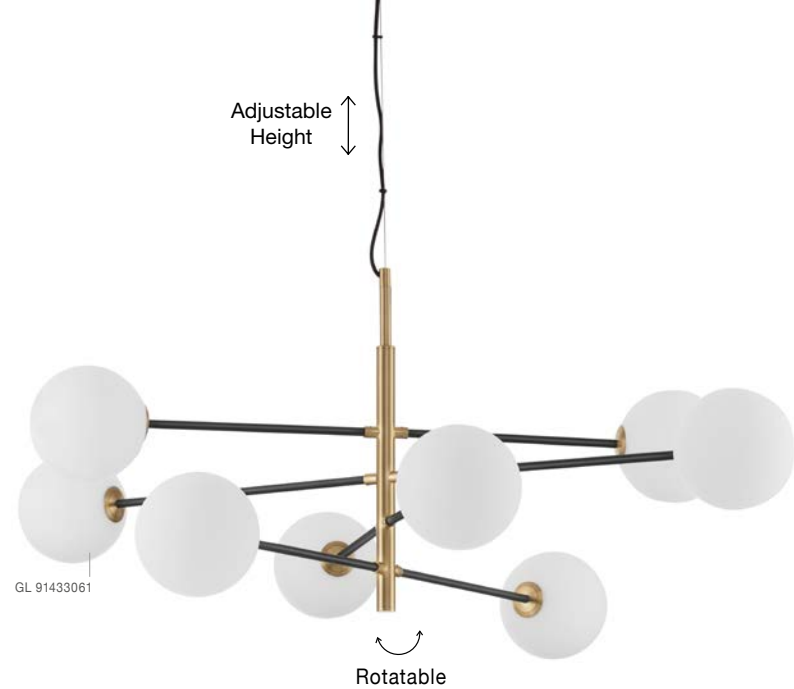

VITRA - 9143306

Satin Gold & Black Metal
White Opal Glass
LED G9 6x5 Watt 220 Volt
IP20 Bulb Excluded
L: 103 W: 75 H1: 36 H2: 136 cm

VITRA - 9143308

Satin Gold & Black Metal
White Opal Glass
LED G9 8x5 Watt 220 Volt
IP20 Bulb Excluded
L: 120 W: 103 H1: 45 H2: 145 cm

VITRA - 9143304

Satin Gold & Black Metal
White Opal Glass
LED G9 4x5 Watt 220 Volt
IP20 Bulb Excluded
L: 103 W: 85 H1: 30 H2: 130 cm