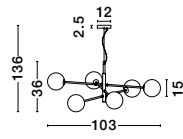

VITRA - 9143306

Satin Gold & Black Metal
White Opal Glass
LED G9 6x5 Watt 220 Volt
IP20 Bulb Excluded
L: 103 W: 75 H1: 36 H2: 136 cm

VITRA - 9143308

Satin Gold & Black Metal
White Opal Glass
LED G9 8x5 Watt 220 Volt
IP20 Bulb Excluded
L: 120 W: 103 H1: 45 H2: 145 cm

VITRA - 9143304

Satin Gold & Black Metal
White Opal Glass
LED G9 4x5 Watt 220 Volt
IP20 Bulb Excluded
L: 103 W: 85 H1: 30 H2: 130 cm