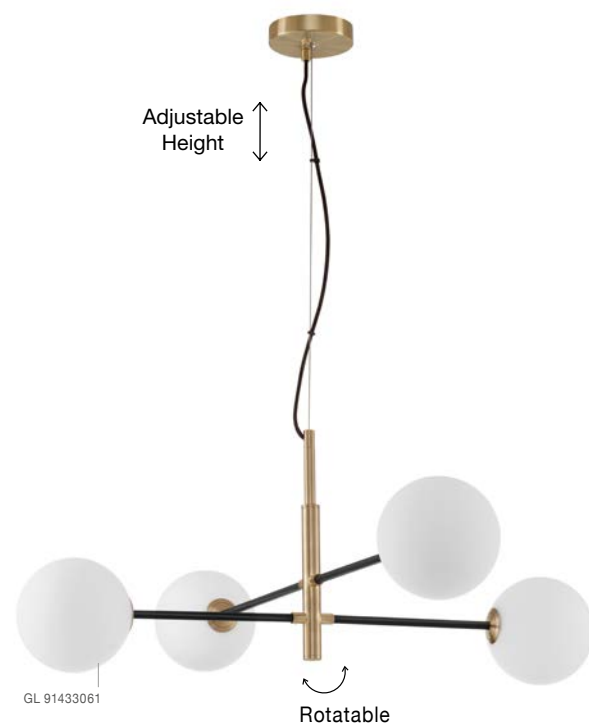

VITRA - 9143306

Satin Gold & Black Metal
White Opal Glass
LED G9 6x5 Watt 220 Volt
IP20 Bulb Excluded
L: 103 W: 75 H1: 36 H2: 136 cm

VITRA - 9143308

Satin Gold & Black Metal
White Opal Glass
LED G9 8x5 Watt 220 Volt
IP20 Bulb Excluded
L: 120 W: 103 H1: 45 H2: 145 cm

VITRA - 9143304

Satin Gold & Black Metal
White Opal Glass
LED G9 4x5 Watt 220 Volt
IP20 Bulb Excluded
L: 103 W: 85 H1: 30 H2: 130 cm