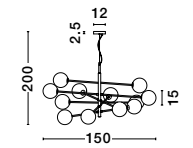

GL 91433061

VITRA - 9143309
 Satin Gold & Black Metal
 White Opal Glass
 LED G9 12x5 Watt 220 Volt
 IP20 Bulb Excluded
 L: 150 H: 200 cm

GL 91853611

ALVAREZ - 9185361
 Satin Gold Metal
 & Black Marble
 White Opal Glass
 LED E14 1x5 Watt 230 Volt
 Bulb Excluded IP20
 Cable Length: 160 cm
 L: 22 W: 15 H: 51 cm

GL 91367021

ALVAREZ - 9136702
 Satin Gold Metal
 & Black Marble
 White Opal Glass
 LED E27 1x12 Watt 230 Volt
 Bulb Excluded IP20
 Cable Length: 160 cm
 L: 31 W: 25 H: 140 cm