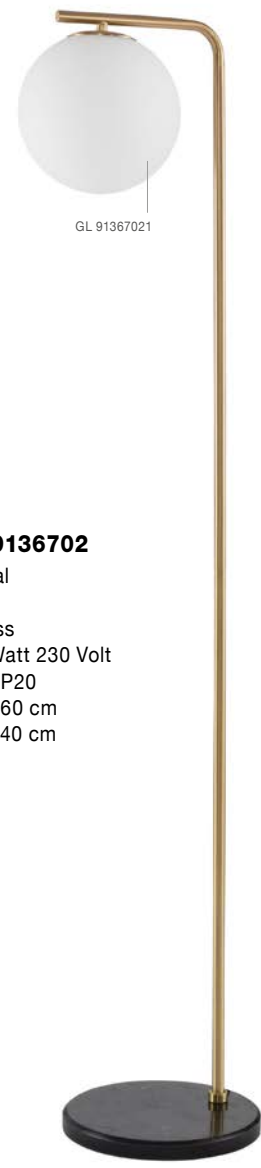

GL 91433061

VITRA - 9143309
 Satin Gold & Black Metal
 White Opal Glass
 LED G9 12x5 Watt 220 Volt
 IP20 Bulb Excluded
 L: 150 H: 200 cm

GL 91853611

ALVAREZ - 9185361
 Satin Gold Metal
 & Black Marble
 White Opal Glass
 LED E14 1x5 Watt 230 Volt
 Bulb Excluded IP20
 Cable Length: 160 cm
 L: 22 W: 15 H: 51 cm

GL 91367021

ALVAREZ - 9136702
 Satin Gold Metal
 & Black Marble
 White Opal Glass
 LED E27 1x12 Watt 230 Volt
 Bulb Excluded IP20
 Cable Length: 160 cm
 L: 31 W: 25 H: 140 cm