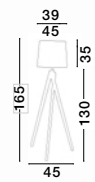

S 91450611

SALINO - 9145061
 Ivory Fabric Shade
 Brown Fabric Wire
 Natural Wood
 LED E27 1x12 Watt 230 Volt
 IP20 Bulb Excluded
 Cable Length: 180 cm
 D: 50 H1: 28 H2: 160 cm

S 91450711

SALINO - 9145071
 Ivory Fabric Shade
 Brown Fabric Wire
 Natural Wood
 LED E27 1x12 Watt 230 Volt
 IP20 Bulb Excluded
 Cable Length: 200 cm
 D: 50 H1: 28 H2: 164 cm

S 602011

ALMA - 60201
 Natural Wood
 Sand White Shade
 Black Fabric Wire
 LED E27 1x12 Watt 230 Volt
 IP20 Bulb Excluded
 Cable Length: 200 cm
 D: 45 H1: 35 H2: 165 cm