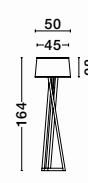

S 91450611

SALINO - 9145061
 Ivory Fabric Shade
 Brown Fabric Wire
 Natural Wood
 LED E27 1x12 Watt 230 Volt
 IP20 Bulb Excluded
 Cable Length: 180 cm
 D: 50 H1: 28 H2: 160 cm

S 91450711

SALINO - 9145071
 Ivory Fabric Shade
 Brown Fabric Wire
 Natural Wood
 LED E27 1x12 Watt 230 Volt
 IP20 Bulb Excluded
 Cable Length: 200 cm
 D: 50 H1: 28 H2: 164 cm

S 602011

ALMA - 60201
 Natural Wood
 Sand White Shade
 Black Fabric Wire
 LED E27 1x12 Watt 230 Volt
 IP20 Bulb Excluded
 Cable Length: 200 cm
 D: 45 H1: 35 H2: 165 cm