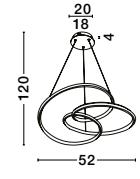

LED DRIVER INCL. WARM WHITE

MENTON - 9147112
Triac Dimmable
Sandy Black Aluminium & Acrylic
LED 43 Watt 230 Volt
3013Lm 3000K IP20
D: 52 H1: 50 H2: 120 cm