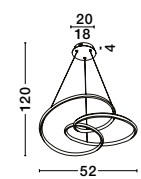

LED DRIVER INCL. WARM WHITE

MENTON - 9147113
Triac Dimmable
Sandy Coffee Aluminium & Acrylic
LED 43 Watt 230 Volt
3013Lm 3000K IP20
D: 52 H1: 50 H2: 120 cm

LED DRIVER INCL. WARM WHITE