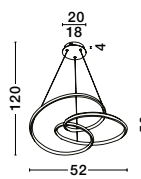

LED DRIVER INCL. CCT 2700-3500-6000K

MENTON - 9147111
Triac Dimmable
Sandy White Aluminium & Acrylic
LED 43 Watt 230 Volt
3013Lm 3000K IP20
D: 52 H1: 50 H2: 120 cm