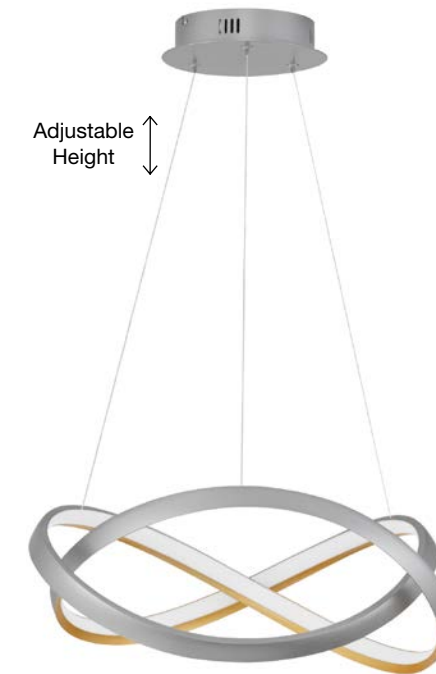

Adjustable Height

**ODREY - 9756717**  
 CCT Dimmable  
 Sandy Black & Gold  
 Aluminium & Acrylic  
 LED 40 Watt 220-240 Volt  
 2033Lm IP20  
 2700K - 3500K - 5000K  
 D: 50 H: 120 cm

LED DRIVER INCL. CCT 2700-3500-6000K

Included Remote control on CCT model

Adjustable Height

Adjustable Height

Adjustable Height

Adjustable Height

**ODREY - 9756718**  
 CCT Dimmable  
 Sandy Silver & Gold  
 Aluminium & Acrylic  
 LED 40 Watt 220-240 Volt  
 2033Lm IP20  
 2700K - 3500K - 5000K  
 D: 50 H: 120 cm

LED DRIVER INCL. CCT 2700-3500-6000K

**MENTON - 9147111**  
 Triac Dimmable  
 Sandy White Aluminium & Acrylic  
 LED 43 Watt 230 Volt  
 3013Lm 3000K IP20  
 D: 52 H1: 50 H2: 120 cm

LED DRIVER INCL. WARM WHITE

**MENTON - 9147112**  
 Triac Dimmable  
 Sandy Black Aluminium & Acrylic  
 LED 43 Watt 230 Volt  
 3013Lm 3000K IP20  
 D: 52 H1: 50 H2: 120 cm

LED DRIVER INCL. WARM WHITE

**MENTON - 9147113**  
 Triac Dimmable  
 Sandy Coffee Aluminium & Acrylic  
 LED 43 Watt 230 Volt  
 3013Lm 3000K IP20  
 D: 52 H1: 50 H2: 120 cm