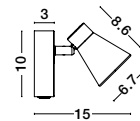

Rotating & Adjustable

DUBLIN - 9155712
 Sandy Black Metal
 Switch On/Off
 LED GU10 1x10 Watt 230 Volt
 IP20 Bulb Excluded
 L: 10 W: 15 H: 10 cm

Rotating & Adjustable

DUBLIN - 9155711
 Sandy White Metal
 Switch On/Off
 LED GU10 1x10 Watt 230 Volt
 IP20 Bulb Excluded
 L: 10 W: 15 H: 10 cm

Rotating & Adjustable

DUBLIN - 9155812
 Sandy Black Metal
 LED GU10 2x10 Watt 230 Volt
 IP20 Bulb Excluded
 L: 24.5 W: 5.5 H: 15 cm

Rotating & Adjustable

DUBLIN - 9155811
 Sandy White Metal
 LED GU10 2x10 Watt 230 Volt
 IP20 Bulb Excluded
 L: 24.5 W: 5.5 H: 15 cm