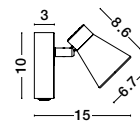

Rotating & Adjustable

DUBLIN - 9155712
 Sandy Black Metal
 Switch On/Off
 LED GU10 1x10 Watt 230 Volt
 IP20 Bulb Excluded
 L: 10 W: 15 H: 10 cm

Rotating & Adjustable

DUBLIN - 9155711
 Sandy White Metal
 Switch On/Off
 LED GU10 1x10 Watt 230 Volt
 IP20 Bulb Excluded
 L: 10 W: 15 H: 10 cm

Rotating & Adjustable

DUBLIN - 9155812
 Sandy Black Metal
 LED GU10 2x10 Watt 230 Volt
 IP20 Bulb Excluded
 L: 24.5 W: 5.5 H: 15 cm

Rotating & Adjustable

DUBLIN - 9155811
 Sandy White Metal
 LED GU10 2x10 Watt 230 Volt
 IP20 Bulb Excluded
 L: 24.5 W: 5.5 H: 15 cm