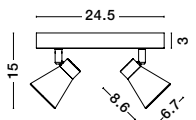

Rotating & Adjustable

DUBLIN - 9155712
 Sandy Black Metal
 Switch On/Off
 LED GU10 1x10 Watt 230 Volt
 IP20 Bulb Excluded
 L: 10 W: 15 H: 10 cm

Rotating & Adjustable

DUBLIN - 9155711
 Sandy White Metal
 Switch On/Off
 LED GU10 1x10 Watt 230 Volt
 IP20 Bulb Excluded
 L: 10 W: 15 H: 10 cm

Rotating & Adjustable

DUBLIN - 9155812
 Sandy Black Metal
 LED GU10 2x10 Watt 230 Volt
 IP20 Bulb Excluded
 L: 24.5 W: 5.5 H: 15 cm

Rotating & Adjustable

DUBLIN - 9155811
 Sandy White Metal
 LED GU10 2x10 Watt 230 Volt
 IP20 Bulb Excluded
 L: 24.5 W: 5.5 H: 15 cm