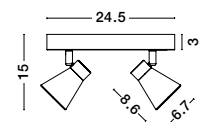

Rotating & Adjustable

DUBLIN - 9155712
 Sandy Black Metal
 Switch On/Off
 LED GU10 1x10 Watt 230 Volt
 IP20 Bulb Excluded
 L: 10 W: 15 H: 10 cm

Rotating & Adjustable

DUBLIN - 9155711
 Sandy White Metal
 Switch On/Off
 LED GU10 1x10 Watt 230 Volt
 IP20 Bulb Excluded
 L: 10 W: 15 H: 10 cm

Rotating & Adjustable

DUBLIN - 9155812
 Sandy Black Metal
 LED GU10 2x10 Watt 230 Volt
 IP20 Bulb Excluded
 L: 24.5 W: 5.5 H: 15 cm

Rotating & Adjustable

DUBLIN - 9155811
 Sandy White Metal
 LED GU10 2x10 Watt 230 Volt
 IP20 Bulb Excluded
 L: 24.5 W: 5.5 H: 15 cm