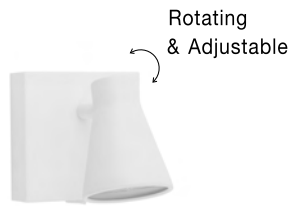

Rotating & Adjustable

DUBLIN - 9155712
 Sandy Black Metal
 Switch On/Off
 LED GU10 1x10 Watt 230 Volt
 IP20 Bulb Excluded
 L: 10 W: 15 H: 10 cm

Rotating & Adjustable

DUBLIN - 9155711
 Sandy White Metal
 Switch On/Off
 LED GU10 1x10 Watt 230 Volt
 IP20 Bulb Excluded
 L: 10 W: 15 H: 10 cm

Rotating & Adjustable

DUBLIN - 9155812
 Sandy Black Metal
 LED GU10 2x10 Watt 230 Volt
 IP20 Bulb Excluded
 L: 24.5 W: 5.5 H: 15 cm

Rotating & Adjustable

DUBLIN - 9155811
 Sandy White Metal
 LED GU10 2x10 Watt 230 Volt
 IP20 Bulb Excluded
 L: 24.5 W: 5.5 H: 15 cm