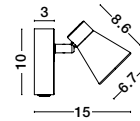

Rotating & Adjustable

DUBLIN • 9155712
 Sandy Black Metal
 Switch On/Off
 LED GU10 1x10 Watt 230 Volt
 IP20 Bulb Excluded
 L: 10 W: 15 H: 10 cm

Rotating & Adjustable

DUBLIN • 9155711
 Sandy White Metal
 Switch On/Off
 LED GU10 1x10 Watt 230 Volt
 IP20 Bulb Excluded
 L: 10 W: 15 H: 10 cm

Rotating & Adjustable

DUBLIN • 9155812
 Sandy Black Metal
 LED GU10 2x10 Watt 230 Volt
 IP20 Bulb Excluded
 L: 24.5 W: 5.5 H: 15 cm

Rotating & Adjustable

DUBLIN • 9155811
 Sandy White Metal
 LED GU10 2x10 Watt 230 Volt
 IP20 Bulb Excluded
 L: 24.5 W: 5.5 H: 15 cm