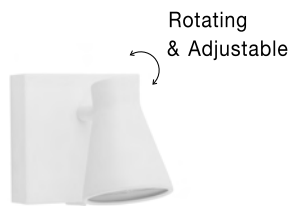

Rotating & Adjustable

DUBLIN • 9155712
 Sandy Black Metal
 Switch On/Off
 LED GU10 1x10 Watt 230 Volt
 IP20 Bulb Excluded
 L: 10 W: 15 H: 10 cm

Rotating & Adjustable

DUBLIN • 9155711
 Sandy White Metal
 Switch On/Off
 LED GU10 1x10 Watt 230 Volt
 IP20 Bulb Excluded
 L: 10 W: 15 H: 10 cm

Rotating & Adjustable

DUBLIN • 9155812
 Sandy Black Metal
 LED GU10 2x10 Watt 230 Volt
 IP20 Bulb Excluded
 L: 24.5 W: 5.5 H: 15 cm

Rotating & Adjustable

DUBLIN • 9155811
 Sandy White Metal
 LED GU10 2x10 Watt 230 Volt
 IP20 Bulb Excluded
 L: 24.5 W: 5.5 H: 15 cm