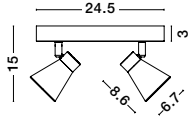

Rotating & Adjustable

DUBLIN • 9155712
 Sandy Black Metal
 Switch On/Off
 LED GU10 1x10 Watt 230 Volt
 IP20 Bulb Excluded
 L: 10 W: 15 H: 10 cm

Rotating & Adjustable

DUBLIN • 9155711
 Sandy White Metal
 Switch On/Off
 LED GU10 1x10 Watt 230 Volt
 IP20 Bulb Excluded
 L: 10 W: 15 H: 10 cm

Rotating & Adjustable

DUBLIN • 9155812
 Sandy Black Metal
 LED GU10 2x10 Watt 230 Volt
 IP20 Bulb Excluded
 L: 24.5 W: 5.5 H: 15 cm

Rotating & Adjustable

DUBLIN • 9155811
 Sandy White Metal
 LED GU10 2x10 Watt 230 Volt
 IP20 Bulb Excluded
 L: 24.5 W: 5.5 H: 15 cm