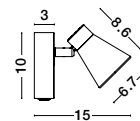

Rotating & Adjustable

DUBLIN • 9155712
 Sandy Black Metal
 Switch On/Off
 LED GU10 1x10 Watt 230 Volt
 IP20 Bulb Excluded
 L: 10 W: 15 H: 10 cm

Rotating & Adjustable

DUBLIN • 9155711
 Sandy White Metal
 Switch On/Off
 LED GU10 1x10 Watt 230 Volt
 IP20 Bulb Excluded
 L: 10 W: 15 H: 10 cm

Rotating & Adjustable

DUBLIN • 9155812
 Sandy Black Metal
 LED GU10 2x10 Watt 230 Volt
 IP20 Bulb Excluded
 L: 24.5 W: 5.5 H: 15 cm

Rotating & Adjustable

DUBLIN • 9155811
 Sandy White Metal
 LED GU10 2x10 Watt 230 Volt
 IP20 Bulb Excluded
 L: 24.5 W: 5.5 H: 15 cm