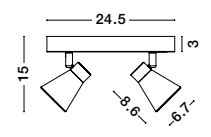

Rotating & Adjustable

DUBLIN • 9155712
 Sandy Black Metal
 Switch On/Off
 LED GU10 1x10 Watt 230 Volt
 IP20 Bulb Excluded
 L: 10 W: 15 H: 10 cm

Rotating & Adjustable

DUBLIN • 9155711
 Sandy White Metal
 Switch On/Off
 LED GU10 1x10 Watt 230 Volt
 IP20 Bulb Excluded
 L: 10 W: 15 H: 10 cm

Rotating & Adjustable

DUBLIN • 9155812
 Sandy Black Metal
 LED GU10 2x10 Watt 230 Volt
 IP20 Bulb Excluded
 L: 24.5 W: 5.5 H: 15 cm

Rotating & Adjustable

DUBLIN • 9155811
 Sandy White Metal
 LED GU10 2x10 Watt 230 Volt
 IP20 Bulb Excluded
 L: 24.5 W: 5.5 H: 15 cm