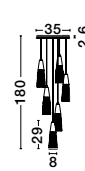

GL 91601911

KOVAC - 9160191
 Brass Gold Metal
 & Clear Structured Glass
 LED G9 1x5 Watt 230 Volt
 IP20 Bulb Excluded
 D: 8 H: 29 H2: 180 cm

GL 91601911

KOVAC - 9160193
 Brass Gold Metal
 & Clear Structured Glass
 LED G9 3x5 Watt 230 Volt
 IP20 Bulb Excluded
 D: 25 H: 180 cm

GL 91601911

KOVAC - 9160196
 Brass Gold Metal
 & Clear Structured Glass
 LED G9 6x5 Watt 230 Volt
 IP20 Bulb Excluded
 D: 35 H: 180 cm

GL 91601911

KOVAC - 9160195
 Brass Gold Metal
 & Clear Structured Glass
 LED G9 5x5 Watt 230 Volt
 IP20 Bulb Excluded
 L: 80 W: 10 H: 180 cm