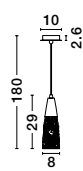

GL 91601911

KOVAC - 9160191
 Brass Gold Metal
 & Clear Structured Glass
 LED G9 1x5 Watt 230 Volt
 IP20 Bulb Excluded
 D: 8 H: 29 H2: 180 cm

GL 91601911

KOVAC - 9160193
 Brass Gold Metal
 & Clear Structured Glass
 LED G9 3x5 Watt 230 Volt
 IP20 Bulb Excluded
 D: 25 H: 180 cm

GL 91601911

KOVAC - 9160196
 Brass Gold Metal
 & Clear Structured Glass
 LED G9 6x5 Watt 230 Volt
 IP20 Bulb Excluded
 D: 35 H: 180 cm

GL 91601911

KOVAC - 9160195
 Brass Gold Metal
 & Clear Structured Glass
 LED G9 5x5 Watt 230 Volt
 IP20 Bulb Excluded
 L: 80 W: 10 H: 180 cm