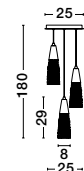

GL 91601911

KOVAC - 9160191
 Brass Gold Metal
 & Clear Structured Glass
 LED G9 1x5 Watt 230 Volt
 IP20 Bulb Excluded
 D: 8 H: 29 H2: 180 cm

GL 91601911

KOVAC - 9160193
 Brass Gold Metal
 & Clear Structured Glass
 LED G9 3x5 Watt 230 Volt
 IP20 Bulb Excluded
 D: 25 H: 180 cm

GL 91601911

KOVAC - 9160196
 Brass Gold Metal
 & Clear Structured Glass
 LED G9 6x5 Watt 230 Volt
 IP20 Bulb Excluded
 D: 35 H: 180 cm

GL 91601911

KOVAC - 9160195
 Brass Gold Metal
 & Clear Structured Glass
 LED G9 5x5 Watt 230 Volt
 IP20 Bulb Excluded
 L: 80 W: 10 H: 180 cm