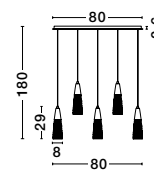

GL 91601911

KOVAC - 9160191
 Brass Gold Metal
 & Clear Structured Glass
 LED G9 1x5 Watt 230 Volt
 IP20 Bulb Excluded
 D: 8 H: 29 H2: 180 cm

GL 91601911

KOVAC - 9160193
 Brass Gold Metal
 & Clear Structured Glass
 LED G9 3x5 Watt 230 Volt
 IP20 Bulb Excluded
 D: 25 H: 180 cm

GL 91601911

KOVAC - 9160196
 Brass Gold Metal
 & Clear Structured Glass
 LED G9 6x5 Watt 230 Volt
 IP20 Bulb Excluded
 D: 35 H: 180 cm

GL 91601911

KOVAC - 9160195
 Brass Gold Metal
 & Clear Structured Glass
 LED G9 5x5 Watt 230 Volt
 IP20 Bulb Excluded
 L: 80 W: 10 H: 180 cm