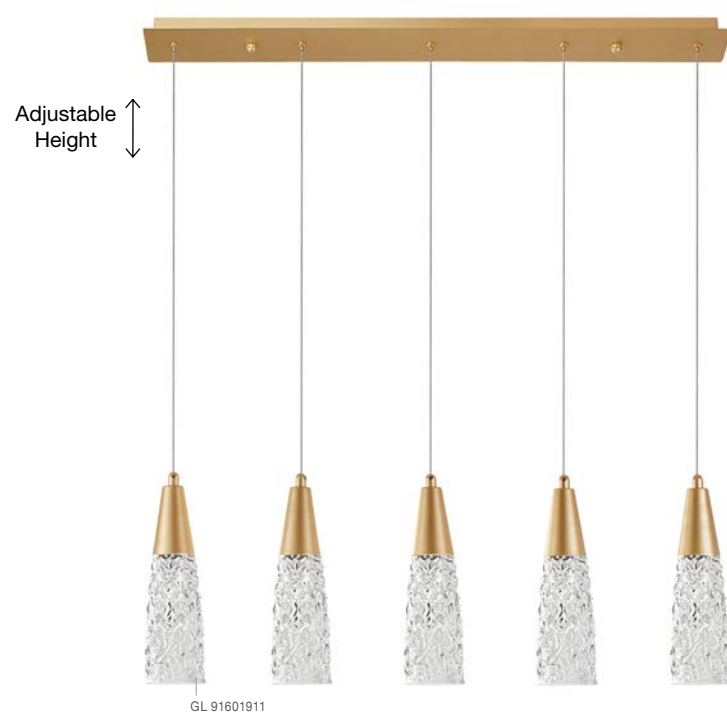

GL 91601911

KOVAC - 9160191
 Brass Gold Metal
 & Clear Structured Glass
 LED G9 1x5 Watt 230 Volt
 IP20 Bulb Excluded
 D: 8 H: 29 H2: 180 cm

GL 91601911

KOVAC - 9160193
 Brass Gold Metal
 & Clear Structured Glass
 LED G9 3x5 Watt 230 Volt
 IP20 Bulb Excluded
 D: 25 H: 180 cm

GL 91601911

KOVAC - 9160196
 Brass Gold Metal
 & Clear Structured Glass
 LED G9 6x5 Watt 230 Volt
 IP20 Bulb Excluded
 D: 35 H: 180 cm

GL 91601911

KOVAC - 9160195
 Brass Gold Metal
 & Clear Structured Glass
 LED G9 5x5 Watt 230 Volt
 IP20 Bulb Excluded
 L: 80 W: 10 H: 180 cm