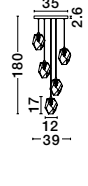

GL 91602311

ICE - 9160231

Gradient White Colour
Glass & White Metal
LED G9 1x5 Watt 230 Volt
IP20 Bulb Excluded
D: 12 H1: 17 H2: 180 cm

GL 91602311

ICE - 9160233

Gradient White Colour
Glass & White Metal
LED G9 3x5 Watt 230 Volt
IP20 Bulb Excluded
D: 29 H: 180 cm

GL 91602311

ICE - 9160235

Gradient White Colour
Glass & White Metal
LED G9 5x5 Watt 230 Volt
IP20 Bulb Excluded
D: 39 H: 180 cm

GL 91602311

ICE - 9260235

Gradient White Colour
Glass & White Metal
LED G9 5x5 Watt 230 Volt
IP20 Bulb Excluded
L: 84 W: 12 H: 180 cm