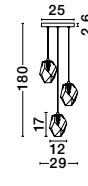

GL 91602311

ICE - 9160231

Gradient White Colour
Glass & White Metal
LED G9 1x5 Watt 230 Volt
IP20 Bulb Excluded
D: 12 H1: 17 H2: 180 cm

GL 91602311

ICE - 9160233

Gradient White Colour
Glass & White Metal
LED G9 3x5 Watt 230 Volt
IP20 Bulb Excluded
D: 29 H: 180 cm

GL 91602311

ICE - 9160235

Gradient White Colour
Glass & White Metal
LED G9 5x5 Watt 230 Volt
IP20 Bulb Excluded
D: 39 H: 180 cm

GL 91602311

ICE - 9260235

Gradient White Colour
Glass & White Metal
LED G9 5x5 Watt 230 Volt
IP20 Bulb Excluded
L: 84 W: 12 H: 180 cm