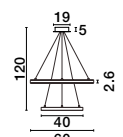

Adjustable Height

EMPATIA - 9172863

Triac Dimmable
 Brass Gold Aluminium & Acrylic
 LED 35 Watt 230 Volt
 932Lm 3000K IP20
 D: 60 H: 120 cm

LED WARM WHITE DRIVER INCL.

Adjustable Height

EMPATIA - 9172866

Triac Dimmable
 Brass Gold Aluminium & Acrylic
 LED 60 Watt 230 Volt
 1755Lm 3000K IP20
 D1: 60 D2: 40 H: 120 cm

LED WARM WHITE DRIVER INCL.

Rotating

WIDTH
2 cm

Adjustable Height

EMPATIA - 9172869

Triac Dimmable
 Brass Gold Aluminium & Acrylic
 LED 108 Watt 230 Volt
 2245Lm 3000K IP20
 D1: 80 D2: 60 D3: 40 H: 120 cm

LED WARM WHITE DRIVER INCL.