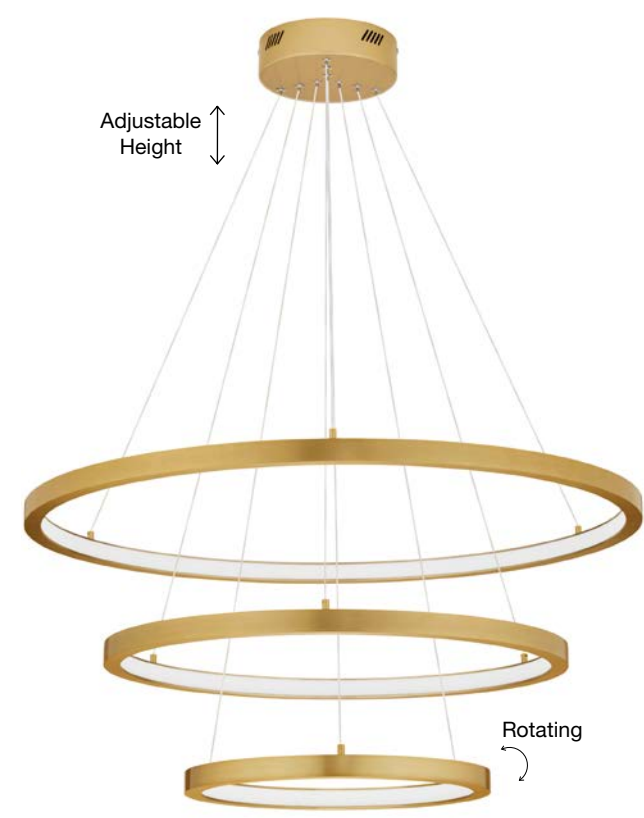

Adjustable Height

EMPATIA - 9172863

Triac Dimmable
 Brass Gold Aluminium & Acrylic
 LED 35 Watt 230 Volt
 932Lm 3000K IP20
 D: 60 H: 120 cm

LED WARM WHITE DRIVER INCL.

Adjustable Height

EMPATIA - 9172866

Triac Dimmable
 Brass Gold Aluminium & Acrylic
 LED 60 Watt 230 Volt
 1755Lm 3000K IP20
 D1: 60 D2: 40 H: 120 cm

LED WARM WHITE DRIVER INCL.

Rotating

WIDTH
2 cm

Adjustable Height

EMPATIA - 9172869

Triac Dimmable
 Brass Gold Aluminium & Acrylic
 LED 108 Watt 230 Volt
 2245Lm 3000K IP20
 D1: 80 D2: 60 D3: 40 H: 120 cm

LED WARM WHITE DRIVER INCL.