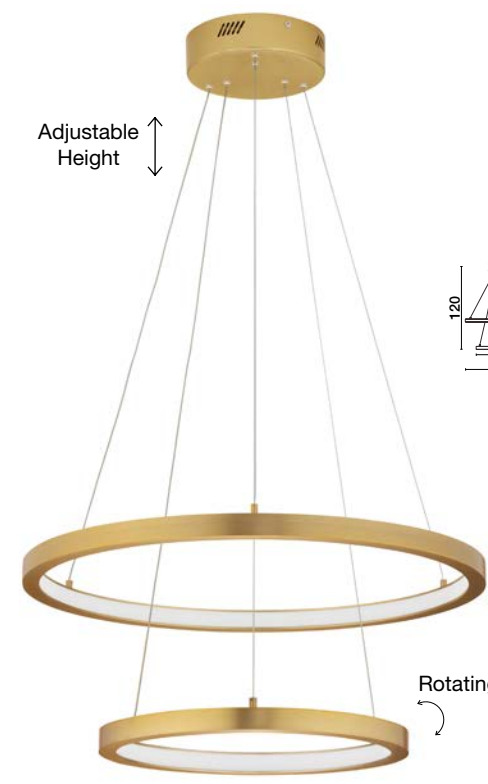

Adjustable Height

EMPATIA - 9172863

Triac Dimmable
 Brass Gold Aluminium & Acrylic
 LED 35 Watt 230 Volt
 932Lm 3000K IP20
 D: 60 H: 120 cm

LED WARM WHITE DRIVER INCL.

Adjustable Height

EMPATIA - 9172866

Triac Dimmable
 Brass Gold Aluminium & Acrylic
 LED 60 Watt 230 Volt
 1755Lm 3000K IP20
 D1: 60 D2: 40 H: 120 cm

LED WARM WHITE DRIVER INCL.

Rotating

WIDTH
2 cm

Adjustable Height

EMPATIA - 9172869

Triac Dimmable
 Brass Gold Aluminium & Acrylic
 LED 108 Watt 230 Volt
 2245Lm 3000K IP20
 D1: 80 D2: 60 D3: 40 H: 120 cm

LED WARM WHITE DRIVER INCL.