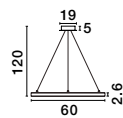

Adjustable Height

EMPATIA - 9172863

Triac Dimmable
 Brass Gold Aluminium & Acrylic
 LED 35 Watt 230 Volt
 932Lm 3000K IP20
 D: 60 H: 120 cm

LED WARM WHITE DRIVER INCL.

Adjustable Height

EMPATIA - 9172866

Triac Dimmable
 Brass Gold Aluminium & Acrylic
 LED 60 Watt 230 Volt
 1755Lm 3000K IP20
 D1: 60 D2: 40 H: 120 cm

LED WARM WHITE DRIVER INCL.

Rotating

WIDTH
2 cm

Adjustable Height

EMPATIA - 9172869

Triac Dimmable
 Brass Gold Aluminium & Acrylic
 LED 108 Watt 230 Volt
 2245Lm 3000K IP20
 D1: 80 D2: 60 D3: 40 H: 120 cm

LED WARM WHITE DRIVER INCL.