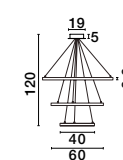

LED WARM WHITE DRIVER INCL.

Rotating

WIDTH
2 cm

Adjustable Height

EMPATIA - 9172869

Triac Dimmable
 Brass Gold Aluminium & Acrylic
 LED 108 Watt 230 Volt
 2245Lm 3000K IP20
 D1: 80 D2: 60 D3: 40 H: 120 cm

LED WARM WHITE DRIVER INCL.