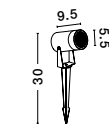

IP54

Rotating & Adjustable

**DESTRY - 9136184**  
Black Aluminium & Clear Glass  
Honeycomb Antiglare Diffuser  
LED GU10 1x10 Watt  
220-240 Volt  
Bulb Excluded IP54  
D: 5.5 W: 9.5 H: 11.5 cm

Rotating & Adjustable

**DESTRY - 9136183**  
Black Aluminium & Clear Glass  
Honeycomb Antiglare Diffuser  
LED GU10 1x10 Watt  
220-240 Volt  
Bulb Excluded IP54  
D: 5.5 W: 9.5 H: 30 cm