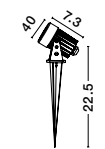

IP65

Rotating & Adjustable

**VIDA - 9026128**  
Black Aluminium & Clear Glass  
LED GU10 1x10 Watt  
220-240 Volt  
Bulb Excluded IP65  
D: 7 W: 9.5 H: 21 cm

Rotating & Adjustable

**CALIX - 9172870**  
Black Aluminium & Clear Glass  
LED 3W Watt 273Lm  
3000K 220-240 Volt  
Beam Angle 24° IP65  
D: 40 W: 7.3 H: 22.5 cm

IP54

Rotating & Adjustable

**DESTRY - 9136184**  
Black Aluminium & Clear Glass  
Honeycomb Antiglare Diffuser  
LED GU10 1x10 Watt  
220-240 Volt  
Bulb Excluded IP54  
D: 5.5 W: 9.5 H: 11.5 cm

Rotating & Adjustable

**DESTRY - 9136183**  
Black Aluminium & Clear Glass  
Honeycomb Antiglare Diffuser  
LED GU10 1x10 Watt  
220-240 Volt  
Bulb Excluded IP54  
D: 5.5 W: 9.5 H: 30 cm