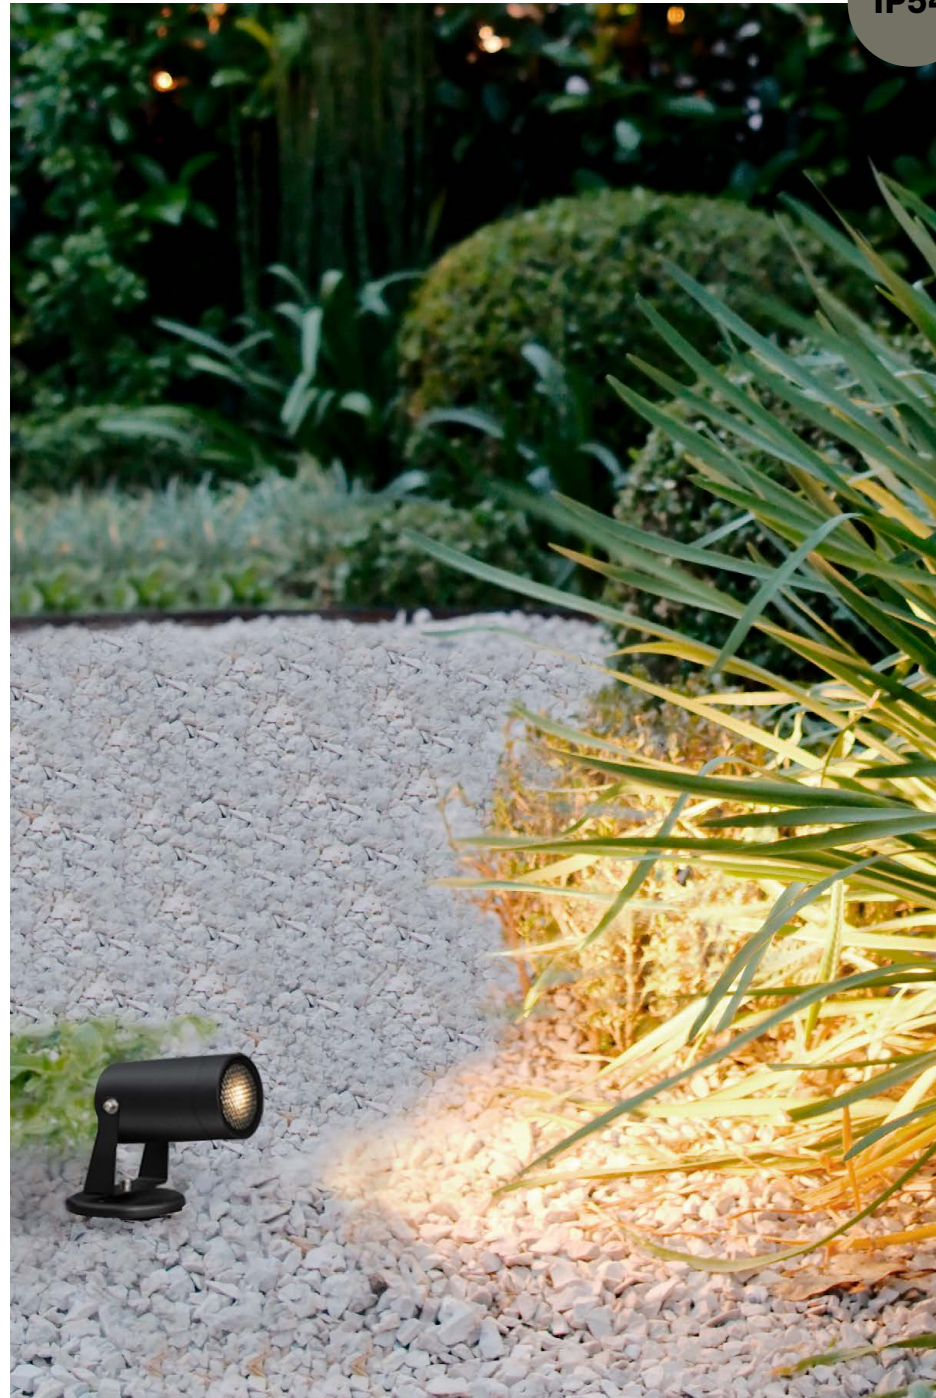

IP65

Rotating & Adjustable

**VIDA - 9026128**  
Black Aluminium & Clear Glass  
LED GU10 1x10 Watt  
220-240 Volt  
Bulb Excluded IP65  
D: 7 W: 9.5 H: 21 cm

Rotating & Adjustable

**CALIX - 9172870**  
Black Aluminium & Clear Glass  
LED 3W Watt 273Lm  
3000K 220-240 Volt  
Beam Angle 24° IP65  
D: 40 W: 7.3 H: 22.5 cm

IP54

Rotating & Adjustable

**DESTRY - 9136184**  
Black Aluminium & Clear Glass  
Honeycomb Antiglare Diffuser  
LED GU10 1x10 Watt  
220-240 Volt  
Bulb Excluded IP54  
D: 5.5 W: 9.5 H: 11.5 cm

Rotating & Adjustable

**DESTRY - 9136183**  
Black Aluminium & Clear Glass  
Honeycomb Antiglare Diffuser  
LED GU10 1x10 Watt  
220-240 Volt  
Bulb Excluded IP54  
D: 5.5 W: 9.5 H: 30 cm