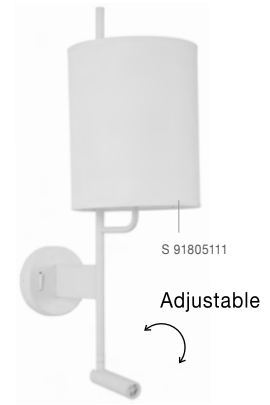

**YAMA - 9180512**

Black Fabric Shade  
& Black Aluminium  
Adjustable - Switch On/Off  
LED Samsung 3 Watt  
210Lm 3000K  
LED E27 1x12 Watt 230 Volt  
IP20 Bulb Excluded  
D: 18 W: 29.6 H: 57.5 cm

**YAMA - 9180511**

White Fabric Shade  
& White Aluminium  
Adjustable - Switch On/Off  
LED Samsung 3 Watt  
210Lm 3000K  
LED E27 1x12 Watt 230 Volt  
IP20 Bulb Excluded  
D: 18 W: 29.6 H: 57.5 cm

**YAMA - 9180521**

White Fabric Shade  
& White Aluminium  
Switch On/Off  
LED E27 1x12 Watt 230 Volt  
IP20 Bulb Excluded  
Cable Length: 192 cm  
D: 20 H: 22 H2: 176 cm

**YAMA - 9180522**

Black Fabric Shade  
& Black Aluminium  
Switch On/Off  
LED E27 1x12 Watt 230 Volt  
IP20 Bulb Excluded  
Cable Length: 192 cm  
D: 20 H: 22 H2: 176 cm