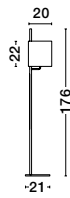

**YAMA - 9180512**

Black Fabric Shade  
& Black Aluminium  
Adjustable - Switch On/Off  
LED Samsung 3 Watt  
210Lm 3000K  
LED E27 1x12 Watt 230 Volt  
IP20 Bulb Excluded  
D: 18 W: 29.6 H: 57.5 cm

**YAMA - 9180511**

White Fabric Shade  
& White Aluminium  
Adjustable - Switch On/Off  
LED Samsung 3 Watt  
210Lm 3000K  
LED E27 1x12 Watt 230 Volt  
IP20 Bulb Excluded  
D: 18 W: 29.6 H: 57.5 cm

**YAMA - 9180521**

White Fabric Shade  
& White Aluminium  
Switch On/Off  
LED E27 1x12 Watt 230 Volt  
IP20 Bulb Excluded  
Cable Length: 192 cm  
D: 20 H: 22 H2: 176 cm

**YAMA - 9180522**

Black Fabric Shade  
& Black Aluminium  
Switch On/Off  
LED E27 1x12 Watt 230 Volt  
IP20 Bulb Excluded  
Cable Length: 192 cm  
D: 20 H: 22 H2: 176 cm