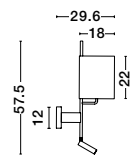

**YAMA - 9180512**

Black Fabric Shade  
& Black Aluminium  
Adjustable - Switch On/Off  
LED Samsung 3 Watt  
210Lm 3000K  
LED E27 1x12 Watt 230 Volt  
IP20 Bulb Excluded  
D: 18 W: 29.6 H: 57.5 cm

**YAMA - 9180511**

White Fabric Shade  
& White Aluminium  
Adjustable - Switch On/Off  
LED Samsung 3 Watt  
210Lm 3000K  
LED E27 1x12 Watt 230 Volt  
IP20 Bulb Excluded  
D: 18 W: 29.6 H: 57.5 cm

**YAMA - 9180521**

White Fabric Shade  
& White Aluminium  
Switch On/Off  
LED E27 1x12 Watt 230 Volt  
IP20 Bulb Excluded  
Cable Length: 192 cm  
D: 20 H: 22 H2: 176 cm

**YAMA - 9180522**

Black Fabric Shade  
& Black Aluminium  
Switch On/Off  
LED E27 1x12 Watt 230 Volt  
IP20 Bulb Excluded  
Cable Length: 192 cm  
D: 20 H: 22 H2: 176 cm