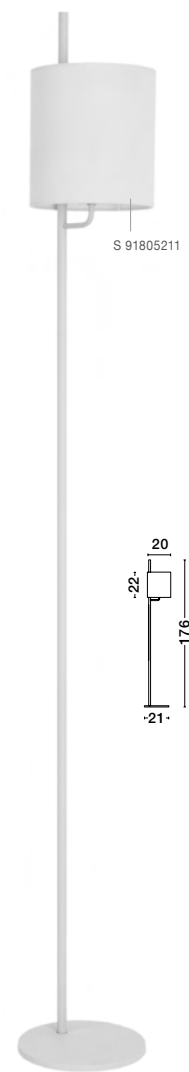

**YAMA - 9180512**

Black Fabric Shade  
& Black Aluminium  
Adjustable - Switch On/Off  
LED Samsung 3 Watt  
210Lm 3000K  
LED E27 1x12 Watt 230 Volt  
IP20 Bulb Excluded  
D: 18 W: 29.6 H: 57.5 cm

**YAMA - 9180511**

White Fabric Shade  
& White Aluminium  
Adjustable - Switch On/Off  
LED Samsung 3 Watt  
210Lm 3000K  
LED E27 1x12 Watt 230 Volt  
IP20 Bulb Excluded  
D: 18 W: 29.6 H: 57.5 cm

**YAMA - 9180521**

White Fabric Shade  
& White Aluminium  
Switch On/Off  
LED E27 1x12 Watt 230 Volt  
IP20 Bulb Excluded  
Cable Length: 192 cm  
D: 20 H: 22 H2: 176 cm

**YAMA - 9180522**

Black Fabric Shade  
& Black Aluminium  
Switch On/Off  
LED E27 1x12 Watt 230 Volt  
IP20 Bulb Excluded  
Cable Length: 192 cm  
D: 20 H: 22 H2: 176 cm