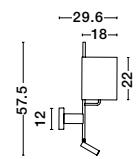

**YAMA - 9180512**

Black Fabric Shade  
& Black Aluminium  
Adjustable - Switch On/Off  
LED Samsung 3 Watt  
210Lm 3000K  
LED E27 1x12 Watt 230 Volt  
IP20 Bulb Excluded  
D: 18 W: 29.6 H: 57.5 cm

**YAMA - 9180511**

White Fabric Shade  
& White Aluminium  
Adjustable - Switch On/Off  
LED Samsung 3 Watt  
210Lm 3000K  
LED E27 1x12 Watt 230 Volt  
IP20 Bulb Excluded  
D: 18 W: 29.6 H: 57.5 cm

**YAMA - 9180521**

White Fabric Shade  
& White Aluminium  
Switch On/Off  
LED E27 1x12 Watt 230 Volt  
IP20 Bulb Excluded  
Cable Length: 192 cm  
D: 20 H: 22 H2: 176 cm

**YAMA - 9180522**

Black Fabric Shade  
& Black Aluminium  
Switch On/Off  
LED E27 1x12 Watt 230 Volt  
IP20 Bulb Excluded  
Cable Length: 192 cm  
D: 20 H: 22 H2: 176 cm