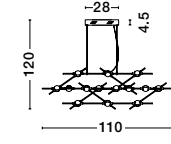

ATOMO - 9180614

Triac Dimmable

Gold Metal & Acrylic
LED 39 Watt 230 Volt
2096Lm 3000K IP20
Included Remote Control
L: 110 W: 34.5 H: 120 cm

9180614 - 9180636
Included
Remote control

ATOMO - 9180636

Triac Dimmable

Gold Metal & Acrylic
LED 100 Watt 230 Volt
3898Lm 3000K IP20
Included Remote Control
L: 75 W: 69 H: 40.5 cm

ATOMO - 9180678

Gold Metal & Acrylic
LED 24 Watt 230 Volt
1567Lm 3000K IP20
L: 51 W: 51 H: 14 cm