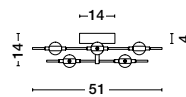

ATOMO - 9180678

Gold Metal & Acrylic
LED 24 Watt 230 Volt
1567Lm 3000K IP20
L: 51 W: 51 H: 14 cm