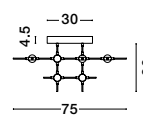

ATOMO - 9180636

Triac Dimmable

Gold Metal & Acrylic
LED 100 Watt 230 Volt
3898Lm 3000K IP20
Included Remote Control
L: 75 W: 69 H: 40.5 cm