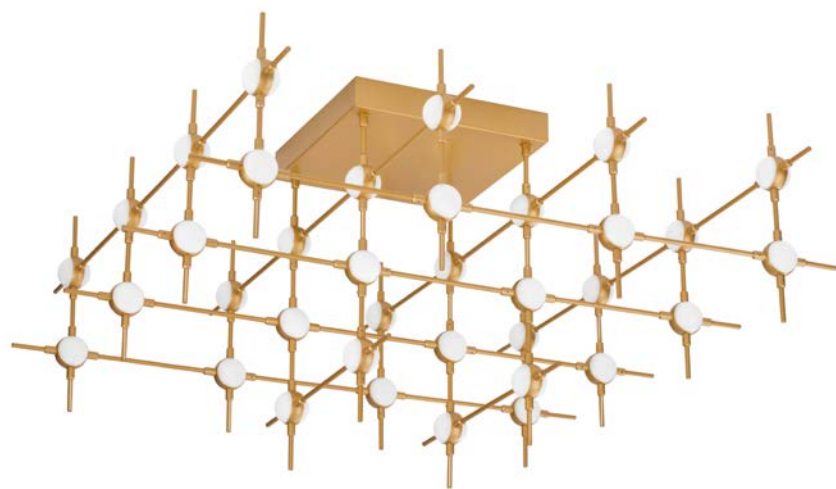

ATOMO - 9180614

Triac Dimmable

Gold Metal & Acrylic
LED 39 Watt 230 Volt
2096Lm 3000K IP20
Included Remote Control
L: 110 W: 34.5 H: 120 cm

9180614 - 9180636
Included
Remote control

ATOMO - 9180636

Triac Dimmable

Gold Metal & Acrylic
LED 100 Watt 230 Volt
3898Lm 3000K IP20
Included Remote Control
L: 75 W: 69 H: 40.5 cm

ATOMO - 9180678

Gold Metal & Acrylic
LED 24 Watt 230 Volt
1567Lm 3000K IP20
L: 51 W: 51 H: 14 cm

ATOMO - 9180610

Triac Dimmable

Gold Metal & Acrylic
LED 25 Watt 230 Volt
1644Lm 3000K IP20
L: 61 W: 52 H: 14 cm

ATOMO - 9180673

Gold Metal & Acrylic
LED 9 Watt 230 Volt
605Lm 3000K IP20
L: 31 W: 3.5 H: 40 cm