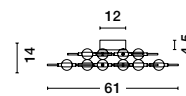

ATOMO - 9180610

Triac Dimmable

Gold Metal & Acrylic
LED 25 Watt 230 Volt
1644Lm 3000K IP20
L: 61 W: 52 H: 14 cm