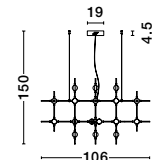

ATOMO - 9180618
Triac Dimmable

Gold Metal & Acrylic
LED 51 Watt 230 Volt
2751Lm 3000K IP20
L: 75 W: 68 H: 36 cm

Adjustable Height

9180630
Included
Remote control

ATOMO - 9180630
Triac Dimmable

Gold Metal & Acrylic
LED 84 Watt 230 Volt
3805Lm 3000K IP20
Included Remote Control
L: 106 W: 58.5 H: 150 cm

ATOMO - 9280674

Black & Gold Metal & Acrylic
LED 9 Watt 230 Volt
609Lm 3000K IP20
L: 28 W: 9 H: 52 cm

ATOMO - 9280673

Gold Metal & Acrylic
LED 9 Watt 230 Volt
609Lm 3000K IP20
L: 28 W: 9 H: 52 cm