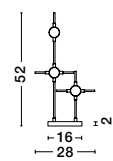

ATOMO - 9180618
Triac Dimmable

Gold Metal & Acrylic
LED 51 Watt 230 Volt
2751Lm 3000K IP20
L: 75 W: 68 H: 36 cm

Adjustable Height

9180630
Included
Remote control

ATOMO - 9180630
Triac Dimmable

Gold Metal & Acrylic
LED 84 Watt 230 Volt
3805Lm 3000K IP20
Included Remote Control
L: 106 W: 58.5 H: 150 cm

ATOMO - 9280674

Black & Gold Metal & Acrylic
LED 9 Watt 230 Volt
609Lm 3000K IP20
L: 28 W: 9 H: 52 cm

ATOMO - 9280673

Gold Metal & Acrylic
LED 9 Watt 230 Volt
609Lm 3000K IP20
L: 28 W: 9 H: 52 cm