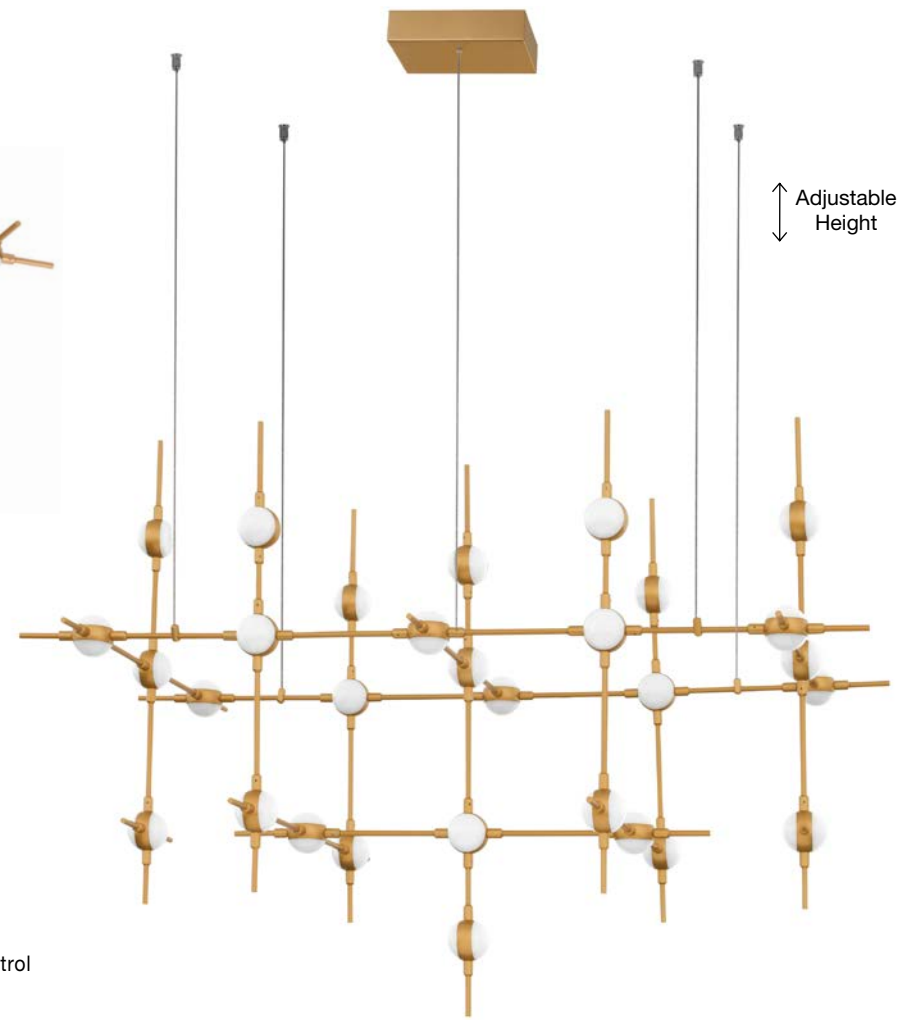

ATOMO - 9180618
Triac Dimmable

Gold Metal & Acrylic
LED 51 Watt 230 Volt
2751Lm 3000K IP20
L: 75 W: 68 H: 36 cm

Adjustable Height

9180630
Included
Remote control

ATOMO - 9180630
Triac Dimmable

Gold Metal & Acrylic
LED 84 Watt 230 Volt
3805Lm 3000K IP20
Included Remote Control
L: 106 W: 58.5 H: 150 cm

ATOMO - 9280674

Black & Gold Metal & Acrylic
LED 9 Watt 230 Volt
609Lm 3000K IP20
L: 28 W: 9 H: 52 cm

ATOMO - 9280673

Gold Metal & Acrylic
LED 9 Watt 230 Volt
609Lm 3000K IP20
L: 28 W: 9 H: 52 cm