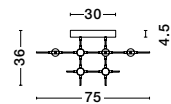

ATOMO - 9180618
Triac Dimmable

Gold Metal & Acrylic
LED 51 Watt 230 Volt
2751Lm 3000K IP20
L: 75 W: 68 H: 36 cm

Adjustable Height

9180630
Included
Remote control

ATOMO - 9180630
Triac Dimmable

Gold Metal & Acrylic
LED 84 Watt 230 Volt
3805Lm 3000K IP20
Included Remote Control
L: 106 W: 58.5 H: 150 cm