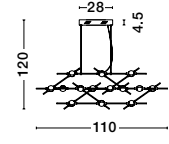

ATOMO - 9180614
Triac Dimmable

Gold Metal & Acrylic
LED 39 Watt 230 Volt
2096Lm 3000K IP20
Included Remote Control
L: 110 W: 34.5 H: 120 cm

9180614 - 9180636
Included
Remote control

ATOMO - 9180678

Gold Metal & Acrylic
LED 24 Watt 230 Volt
1567Lm 3000K IP20
L: 51 W: 51 H: 14 cm