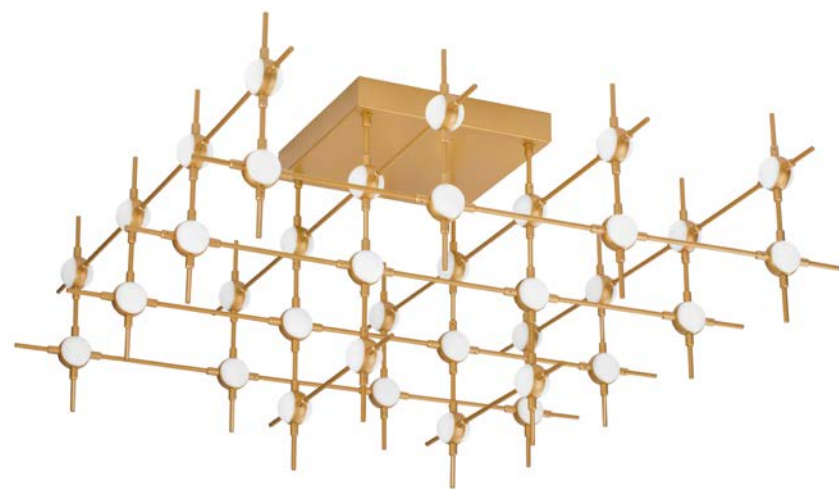

ATOMO - 9180614
Triac Dimmable

Gold Metal & Acrylic
LED 39 Watt 230 Volt
2096Lm 3000K IP20
Included Remote Control
L: 110 W: 34.5 H: 120 cm

9180614 - 9180636
Included
Remote control

ATOMO - 9180678

Gold Metal & Acrylic
LED 24 Watt 230 Volt
1567Lm 3000K IP20
L: 51 W: 51 H: 14 cm

ATOMO - 9180610
Triac Dimmable

Gold Metal & Acrylic
LED 25 Watt 230 Volt
1644Lm 3000K IP20
L: 61 W: 52 H: 14 cm

ATOMO - 9180636
Triac Dimmable

Gold Metal & Acrylic
LED 100 Watt 230 Volt
3898Lm 3000K IP20
Included Remote Control
L: 75 W: 69 H: 40.5 cm

ATOMO - 9180673

Gold Metal & Acrylic
LED 9 Watt 230 Volt
605Lm 3000K IP20
L: 31 W: 3.5 H: 40 cm