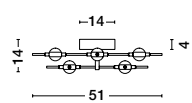

ATOMO - 9180614
Triac Dimmable

Gold Metal & Acrylic
LED 39 Watt 230 Volt
2096Lm 3000K IP20
Included Remote Control
L: 110 W: 34.5 H: 120 cm

9180614 - 9180636
Included
Remote control

ATOMO - 9180678

Gold Metal & Acrylic
LED 24 Watt 230 Volt
1567Lm 3000K IP20
L: 51 W: 51 H: 14 cm