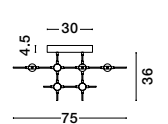

ATOMO - 9180636
Triac Dimmable

Gold Metal & Acrylic
LED 100 Watt 230 Volt
3898Lm 3000K IP20
Included Remote Control
L: 75 W: 69 H: 40.5 cm