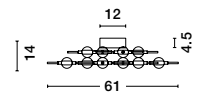

ATOMO - 9180610
Triac Dimmable

Gold Metal & Acrylic
LED 25 Watt 230 Volt
1644Lm 3000K IP20
L: 61 W: 52 H: 14 cm