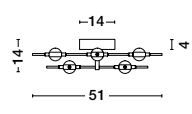

ATOMO - 9180678

Gold Metal & Acrylic
LED 24 Watt 230 Volt
1567Lm 3000K IP20
L: 51 W: 51 H: 14 cm