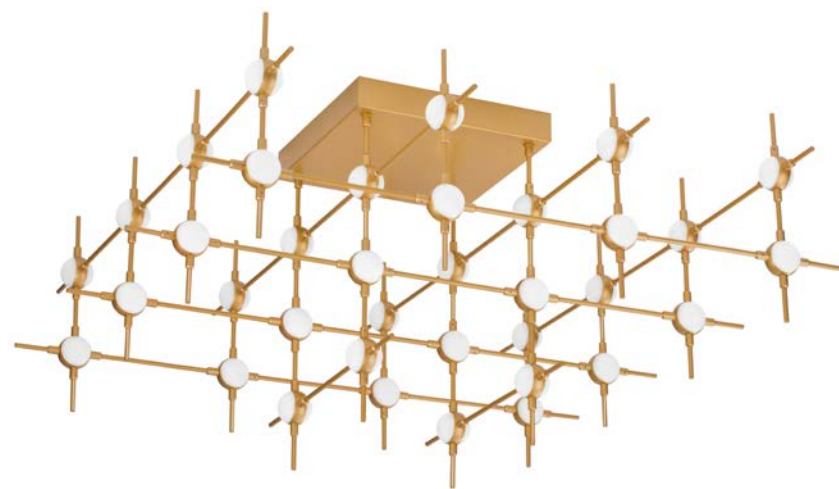

ATOMO - 9180614

Triac Dimmable
 Gold Metal & Acrylic
 LED 39 Watt 230 Volt
 2096Lm 3000K IP20
 Included Remote Control
 L: 110 W: 34.5 H: 120 cm

9180614 - 9180636
 Included
 Remote control

ATOMO - 9180678

Gold Metal & Acrylic
 LED 24 Watt 230 Volt
 1567Lm 3000K IP20
 L: 51 W: 51 H: 14 cm

ATOMO - 9180610

Triac Dimmable
 Gold Metal & Acrylic
 LED 25 Watt 230 Volt
 1644Lm 3000K IP20
 L: 61 W: 52 H: 14 cm

ATOMO - 9180636

Triac Dimmable
 Gold Metal & Acrylic
 LED 100 Watt 230 Volt
 3898Lm 3000K IP20
 Included Remote Control
 L: 75 W: 69 H: 40.5 cm

ATOMO - 9180673

Gold Metal & Acrylic
 LED 9 Watt 230 Volt
 605Lm 3000K IP20
 L: 31 W: 3.5 H: 40 cm