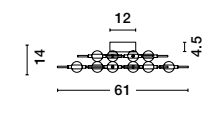

ATOMO - 9180610

Triac Dimmable
Gold Metal & Acrylic
LED 25 Watt 230 Volt
1644Lm 3000K IP20
L: 61 W: 52 H: 14 cm