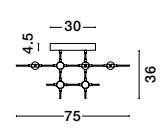

ATOMO - 9180636

Triac Dimmable
Gold Metal & Acrylic
LED 100 Watt 230 Volt
3898Lm 3000K IP20
Included Remote Control
L: 75 W: 69 H: 40.5 cm