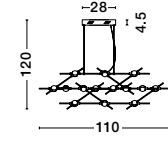

ATOMO - 9180614

Triac Dimmable
 Gold Metal & Acrylic
 LED 39 Watt 230 Volt
 2096Lm 3000K IP20
 Included Remote Control
 L: 110 W: 34.5 H: 120 cm

9180614 - 9180636
 Included
 Remote control

ATOMO - 9180678

Gold Metal & Acrylic
 LED 24 Watt 230 Volt
 1567Lm 3000K IP20
 L: 51 W: 51 H: 14 cm

ATOMO - 9180610

Triac Dimmable
 Gold Metal & Acrylic
 LED 25 Watt 230 Volt
 1644Lm 3000K IP20
 L: 61 W: 52 H: 14 cm

ATOMO - 9180636