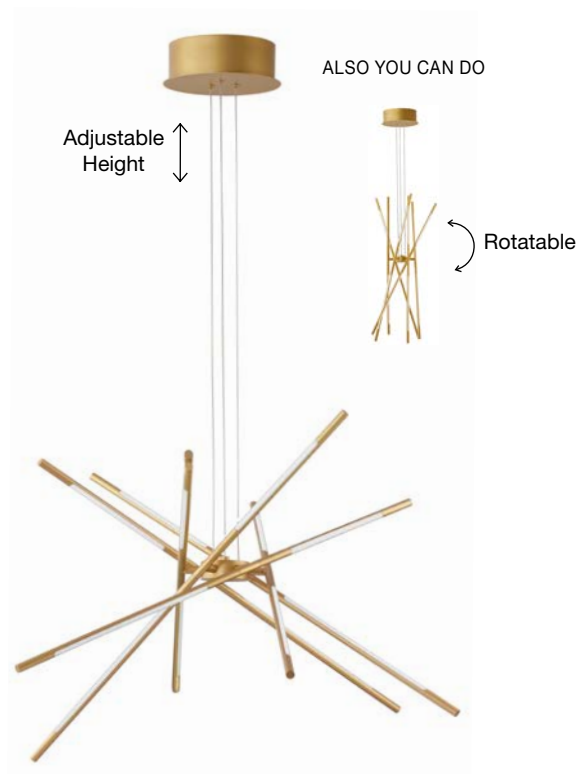

Rotating & Adjustable

RACCIO - 9180713
Triac Dimmable
Brass Gold Metal & Acrylic
LED 50 Watt 230 Volt
2438Lm 3000K IP20
L: 94.5 W: 94.5 H: 21 cm

RACCIO - 9695215
Triac Dimmable
Brass Gold Metal & Acrylic
LED 109 Watt 230 Volt
6868Lm 3000K IP20
Included Remote Control
L: 180.5 W: 75 H: 200 cm

9695215-9180782
Included Remote control

Adjustable Height

ALSO YOU CAN DO

Rotatable

RACCIO - 9180782
Triac Dimmable
Brass Gold Metal & Acrylic
LED 68 Watt 230 Volt
5397Lm 3000K IP20
Included Remote Control
D: 85 H1: 31 H2: 120 cm