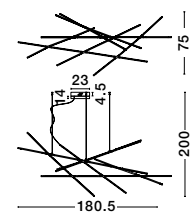

Rotating & Adjustable

RACCIO - 9180713
Triac Dimmable
Brass Gold Metal & Acrylic
LED 50 Watt 230 Volt
2438Lm 3000K IP20
L: 94.5 W: 94.5 H: 21 cm

RACCIO - 9695215
Triac Dimmable
Brass Gold Metal & Acrylic
LED 109 Watt 230 Volt
6868Lm 3000K IP20
Included Remote Control
L: 180.5 W: 75 H: 200 cm

9695215-9180782
Included Remote control

Adjustable Height

ALSO YOU CAN DO

Rotatable

RACCIO - 9180782
Triac Dimmable
Brass Gold Metal & Acrylic
LED 68 Watt 230 Volt
5397Lm 3000K IP20
Included Remote Control
D: 85 H1: 31 H2: 120 cm