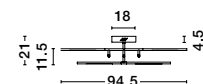

Rotating & Adjustable

RACCIO - 9180713
Triac Dimmable
Brass Gold Metal & Acrylic
LED 50 Watt 230 Volt
2438Lm 3000K IP20
L: 94.5 W: 94.5 H: 21 cm