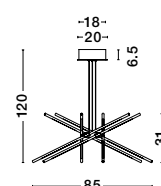

Rotating & Adjustable

RACCIO - 9180713
Triac Dimmable
Brass Gold Metal & Acrylic
LED 50 Watt 230 Volt
2438Lm 3000K IP20
L: 94.5 W: 94.5 H: 21 cm

RACCIO - 9695215
Triac Dimmable
Brass Gold Metal & Acrylic
LED 109 Watt 230 Volt
6868Lm 3000K IP20
Included Remote Control
L: 180.5 W: 75 H: 200 cm

9695215-9180782
Included Remote control

Adjustable Height

ALSO YOU CAN DO

Rotatable

RACCIO - 9180782
Triac Dimmable
Brass Gold Metal & Acrylic
LED 68 Watt 230 Volt
5397Lm 3000K IP20
Included Remote Control
D: 85 H1: 31 H2: 120 cm