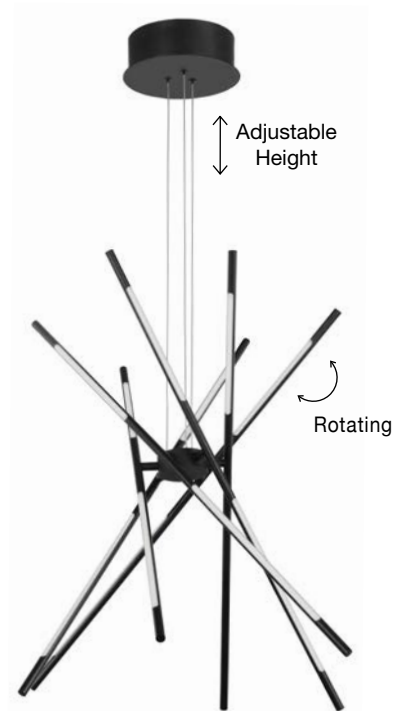

RACCIO - 9180714
Triac Dimmable

Black Metal & Acrylic
LED 59 Watt 230 Volt
4195Lm 3000K IP20
L: 94.5 W: 94.5 H: 21 cm

RACCIO - 9695216
Triac Dimmable

Black Metal & Acrylic
LED 109 Watt 230 Volt
6868Lm 3000K IP20
Included Remote Control
L: 180.5 W: 75 H: 200 cm

9695216-9180783
Included
Remote control

RACCIO - 9180783
Triac Dimmable

Black Metal & Acrylic
LED 68 Watt 230 Volt
5397Lm 3000K IP20
Included Remote Control
D: 85 H: 31 H2: 120 cm