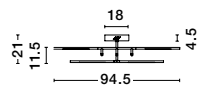

RACCIO - 9180714
Triac Dimmable

Black Metal & Acrylic
LED 59 Watt 230 Volt
4195Lm 3000K IP20
L: 94.5 W: 94.5 H: 21 cm

RACCIO - 9695216
Triac Dimmable

Black Metal & Acrylic
LED 109 Watt 230 Volt
6868Lm 3000K IP20
Included Remote Control
L: 180.5 W: 75 H: 200 cm