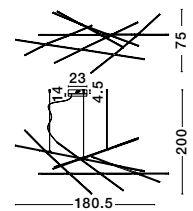

RACCIO - 9180714
Triac Dimmable

Black Metal & Acrylic
LED 59 Watt 230 Volt
4195Lm 3000K IP20
L: 94.5 W: 94.5 H: 21 cm

RACCIO - 9695216
Triac Dimmable

Black Metal & Acrylic
LED 109 Watt 230 Volt
6868Lm 3000K IP20
Included Remote Control
L: 180.5 W: 75 H: 200 cm

9695216-9180783
Included
Remote control

RACCIO - 9180783
Triac Dimmable

Black Metal & Acrylic
LED 68 Watt 230 Volt
5397Lm 3000K IP20
Included Remote Control
D: 85 H: 31 H2: 120 cm