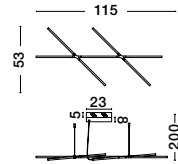

RACCIO - 9180781

Triac Dimmable
Brass Gold Metal & Acrylic
LED 48 Watt 230 Volt
3633Lm 3000K IP20
Included Two parts
Of Metal 33 & 43 cm
L: 84 W: 80 H: 81 cm

RACCIO - 9695214

Triac Dimmable
Brass Gold Metal & Acrylic
LED 27 Watt 230 Volt
1491Lm 3000K IP20
L: 115 W: 53 H: 200 cm

RACCIO - 9180762

Triac Dimmable
Brass Gold Metal & Acrylic
LED 32 Watt 230 Volt
2304Lm 3000K IP20
L: 84 W: 77 H: 25.5 cm