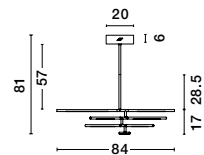

RACCIO - 9180781

Triac Dimmable
Brass Gold Metal & Acrylic
LED 48 Watt 230 Volt
3633Lm 3000K IP20
Included Two parts
Of Metal 33 & 43 cm
L: 84 W: 80 H: 81 cm

RACCIO - 9695214

Triac Dimmable
Brass Gold Metal & Acrylic
LED 27 Watt 230 Volt
1491Lm 3000K IP20
L: 115 W: 53 H: 200 cm

RACCIO - 9180762

Triac Dimmable
Brass Gold Metal & Acrylic
LED 32 Watt 230 Volt
2304Lm 3000K IP20
L: 84 W: 77 H: 25.5 cm