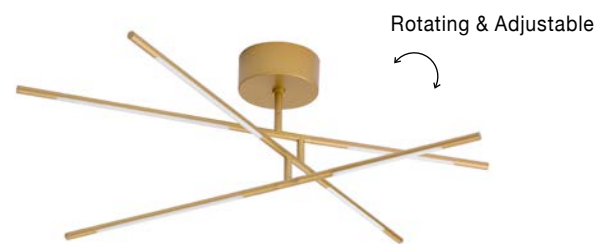

RACCIO - 9180781

Triac Dimmable
Brass Gold Metal & Acrylic
LED 48 Watt 230 Volt
3633Lm 3000K IP20
Included Two parts
Of Metal 33 & 43 cm
L: 84 W: 80 H: 81 cm

RACCIO - 9695214

Triac Dimmable
Brass Gold Metal & Acrylic
LED 27 Watt 230 Volt
1491Lm 3000K IP20
L: 115 W: 53 H: 200 cm

RACCIO - 9180762

Triac Dimmable
Brass Gold Metal & Acrylic
LED 32 Watt 230 Volt
2304Lm 3000K IP20
L: 84 W: 77 H: 25.5 cm