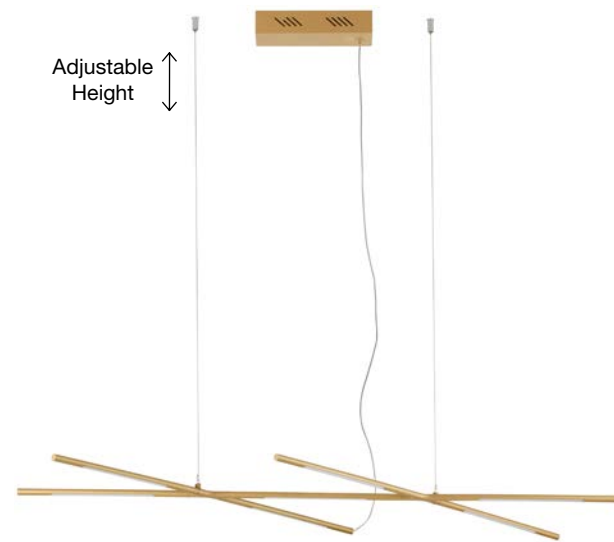

RACCIO - 9180781

Triac Dimmable
Brass Gold Metal & Acrylic
LED 48 Watt 230 Volt
3633Lm 3000K IP20
Included Two parts
Of Metal 33 & 43 cm
L: 84 W: 80 H: 81 cm

RACCIO - 9695214

Triac Dimmable
Brass Gold Metal & Acrylic
LED 27 Watt 230 Volt
1491Lm 3000K IP20
L: 115 W: 53 H: 200 cm

RACCIO - 9180762

Triac Dimmable
Brass Gold Metal & Acrylic
LED 32 Watt 230 Volt
2304Lm 3000K IP20
L: 84 W: 77 H: 25.5 cm