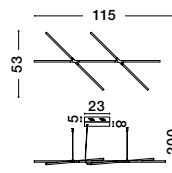

Adjustable Height ↑↓

RACCIO - 9695213
 Triac Dimmable
 Black Metal & Acrylic
 LED 27 Watt 230 Volt
 1308Lm 3000K IP20
 L: 115 W: 53 H: 200 cm

ALSO YOU CAN DO

Two Options Of Height
 81 - 52.5 cm

Rotating & Adjustable

RACCIO - 9180780
 Triac Dimmable
 Black Metal & Acrylic
 LED 48 Watt 230 Volt
 3633Lm 3000K IP20
 Included Two parts
 Of Metal 33 & 43 cm
 L: 84 W: 80 H: 81 cm

Rotating & Adjustable

RACCIO - 9180761
 Triac Dimmable
 Black Metal & Acrylic
 LED 32 Watt 230 Volt
 2304Lm 3000K IP20
 L: 84 W: 77 H: 25.5 cm