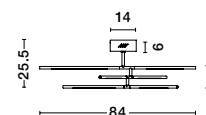

Adjustable Height ↑↓

RACCIO - 9695213
 Triac Dimmable
 Black Metal & Acrylic
 LED 27 Watt 230 Volt
 1308Lm 3000K IP20
 L: 115 W: 53 H: 200 cm

ALSO YOU CAN DO

Two Options Of Height
 81 - 52.5 cm

Rotating & Adjustable

RACCIO - 9180780
 Triac Dimmable
 Black Metal & Acrylic
 LED 48 Watt 230 Volt
 3633Lm 3000K IP20
 Included Two parts
 Of Metal 33 & 43 cm
 L: 84 W: 80 H: 81 cm

Rotating & Adjustable

RACCIO - 9180761
 Triac Dimmable
 Black Metal & Acrylic
 LED 32 Watt 230 Volt
 2304Lm 3000K IP20
 L: 84 W: 77 H: 25.5 cm