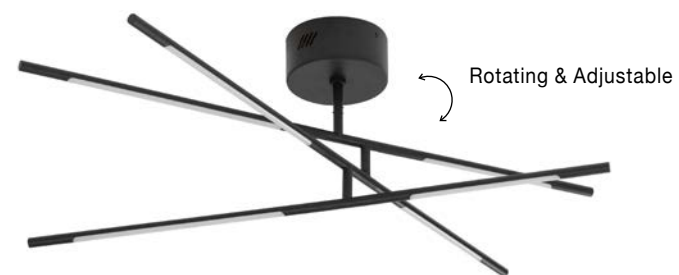

Adjustable Height ↑↓

RACCIO - 9695213
 Triac Dimmable
 Black Metal & Acrylic
 LED 27 Watt 230 Volt
 1308Lm 3000K IP20
 L: 115 W: 53 H: 200 cm

ALSO YOU CAN DO

Two Options Of Height
 81 - 52.5 cm

Rotating & Adjustable

RACCIO - 9180780
 Triac Dimmable
 Black Metal & Acrylic
 LED 48 Watt 230 Volt
 3633Lm 3000K IP20
 Included Two parts
 Of Metal 33 & 43 cm
 L: 84 W: 80 H: 81 cm

Rotating & Adjustable

RACCIO - 9180761
 Triac Dimmable
 Black Metal & Acrylic
 LED 32 Watt 230 Volt
 2304Lm 3000K IP20
 L: 84 W: 77 H: 25.5 cm