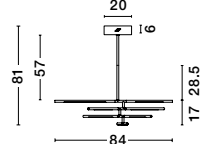

Adjustable Height ↑↓

RACCIO - 9695213
 Triac Dimmable
 Black Metal & Acrylic
 LED 27 Watt 230 Volt
 1308Lm 3000K IP20
 L: 115 W: 53 H: 200 cm

ALSO YOU CAN DO

Two Options Of Height
 81 - 52.5 cm

Rotating & Adjustable

RACCIO - 9180780
 Triac Dimmable
 Black Metal & Acrylic
 LED 48 Watt 230 Volt
 3633Lm 3000K IP20
 Included Two parts
 Of Metal 33 & 43 cm
 L: 84 W: 80 H: 81 cm

Rotating & Adjustable

RACCIO - 9180761
 Triac Dimmable
 Black Metal & Acrylic
 LED 32 Watt 230 Volt
 2304Lm 3000K IP20
 L: 84 W: 77 H: 25.5 cm