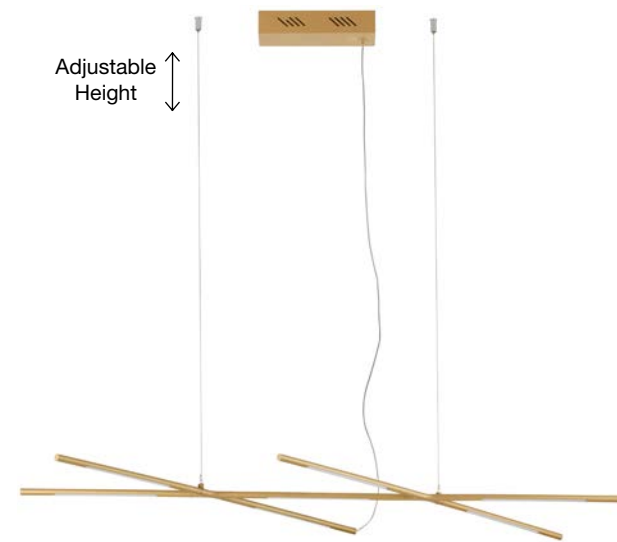

RACCIO - 9180781

Triac Dimmable
Brass Gold Metal & Acrylic
LED 48 Watt 230 Volt
3633Lm 3000K IP20
Included Two parts
Of Metal 33 & 43 cm
L: 84 W: 80 H: 81 cm

RACCIO - 9695214

Triac Dimmable
Brass Gold Metal & Acrylic
LED 27 Watt 230 Volt
1491Lm 3000K IP20
L: 115 W: 53 H: 200 cm

RACCIO - 9180762

Triac Dimmable
Brass Gold Metal & Acrylic
LED 32 Watt 230 Volt
2304Lm 3000K IP20
L: 84 W: 77 H: 25.5 cm