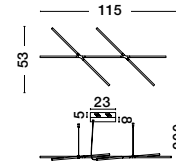

RACCIO - 9180781

Triac Dimmable
Brass Gold Metal & Acrylic
LED 48 Watt 230 Volt
3633Lm 3000K IP20
Included Two parts
Of Metal 33 & 43 cm
L: 84 W: 80 H: 81 cm

RACCIO - 9695214

Triac Dimmable
Brass Gold Metal & Acrylic
LED 27 Watt 230 Volt
1491Lm 3000K IP20
L: 115 W: 53 H: 200 cm

RACCIO - 9180762

Triac Dimmable
Brass Gold Metal & Acrylic
LED 32 Watt 230 Volt
2304Lm 3000K IP20
L: 84 W: 77 H: 25.5 cm