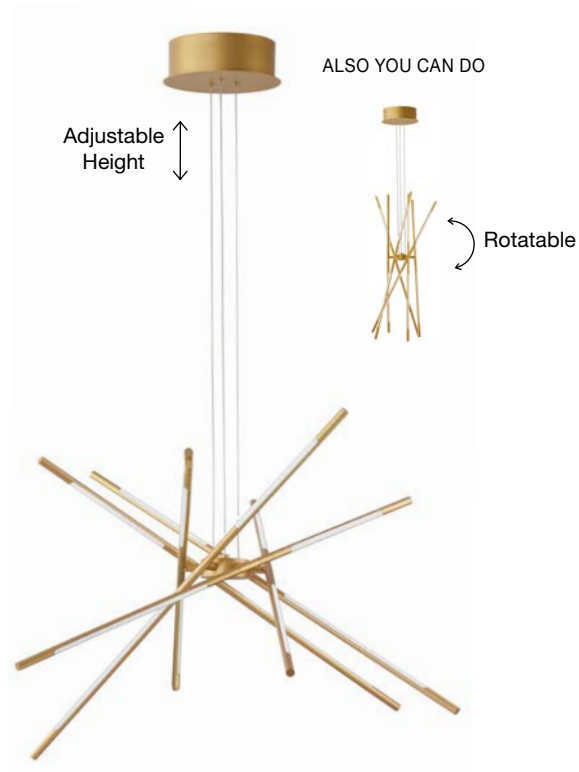

RACCIO - 9180713
 Triac Dimmable
 Brass Gold Metal & Acrylic
 LED 50 Watt 230 Volt
 2438Lm 3000K IP20
 L: 94.5 W: 94.5 H: 21 cm

RACCIO - 9695215
 Triac Dimmable
 Brass Gold Metal & Acrylic
 LED 109 Watt 230 Volt
 6868Lm 3000K IP20
 Included Remote Control
 L: 180.5 W: 75 H: 200 cm

9695215-9180782
 Included
 Remote control

Adjustable
 Height

ALSO YOU CAN DO
 Rotatable

RACCIO - 9180782
 Triac Dimmable
 Brass Gold Metal & Acrylic
 LED 68 Watt 230 Volt
 5397Lm 3000K IP20
 Included Remote Control
 D: 85 H1: 31 H2: 120 cm