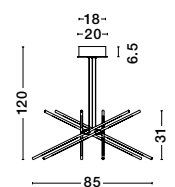

RACCIO - 9180713
 Triac Dimmable
 Brass Gold Metal & Acrylic
 LED 50 Watt 230 Volt
 2438Lm 3000K IP20
 L: 94.5 W: 94.5 H: 21 cm

RACCIO - 9695215
 Triac Dimmable
 Brass Gold Metal & Acrylic
 LED 109 Watt 230 Volt
 6868Lm 3000K IP20
 Included Remote Control
 L: 180.5 W: 75 H: 200 cm

9695215-9180782
 Included
 Remote control

Adjustable
 Height

ALSO YOU CAN DO
 Rotatable

RACCIO - 9180782
 Triac Dimmable
 Brass Gold Metal & Acrylic
 LED 68 Watt 230 Volt
 5397Lm 3000K IP20
 Included Remote Control
 D: 85 H1: 31 H2: 120 cm