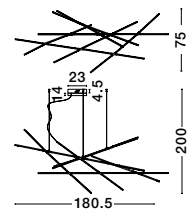

RACCIO - 9180713
 Triac Dimmable
 Brass Gold Metal & Acrylic
 LED 50 Watt 230 Volt
 2438Lm 3000K IP20
 L: 94.5 W: 94.5 H: 21 cm

RACCIO - 9695215
 Triac Dimmable
 Brass Gold Metal & Acrylic
 LED 109 Watt 230 Volt
 6868Lm 3000K IP20
 Included Remote Control
 L: 180.5 W: 75 H: 200 cm

9695215-9180782
 Included
 Remote control

Adjustable
 Height

ALSO YOU CAN DO
 Rotatable

RACCIO - 9180782
 Triac Dimmable
 Brass Gold Metal & Acrylic
 LED 68 Watt 230 Volt
 5397Lm 3000K IP20
 Included Remote Control
 D: 85 H1: 31 H2: 120 cm